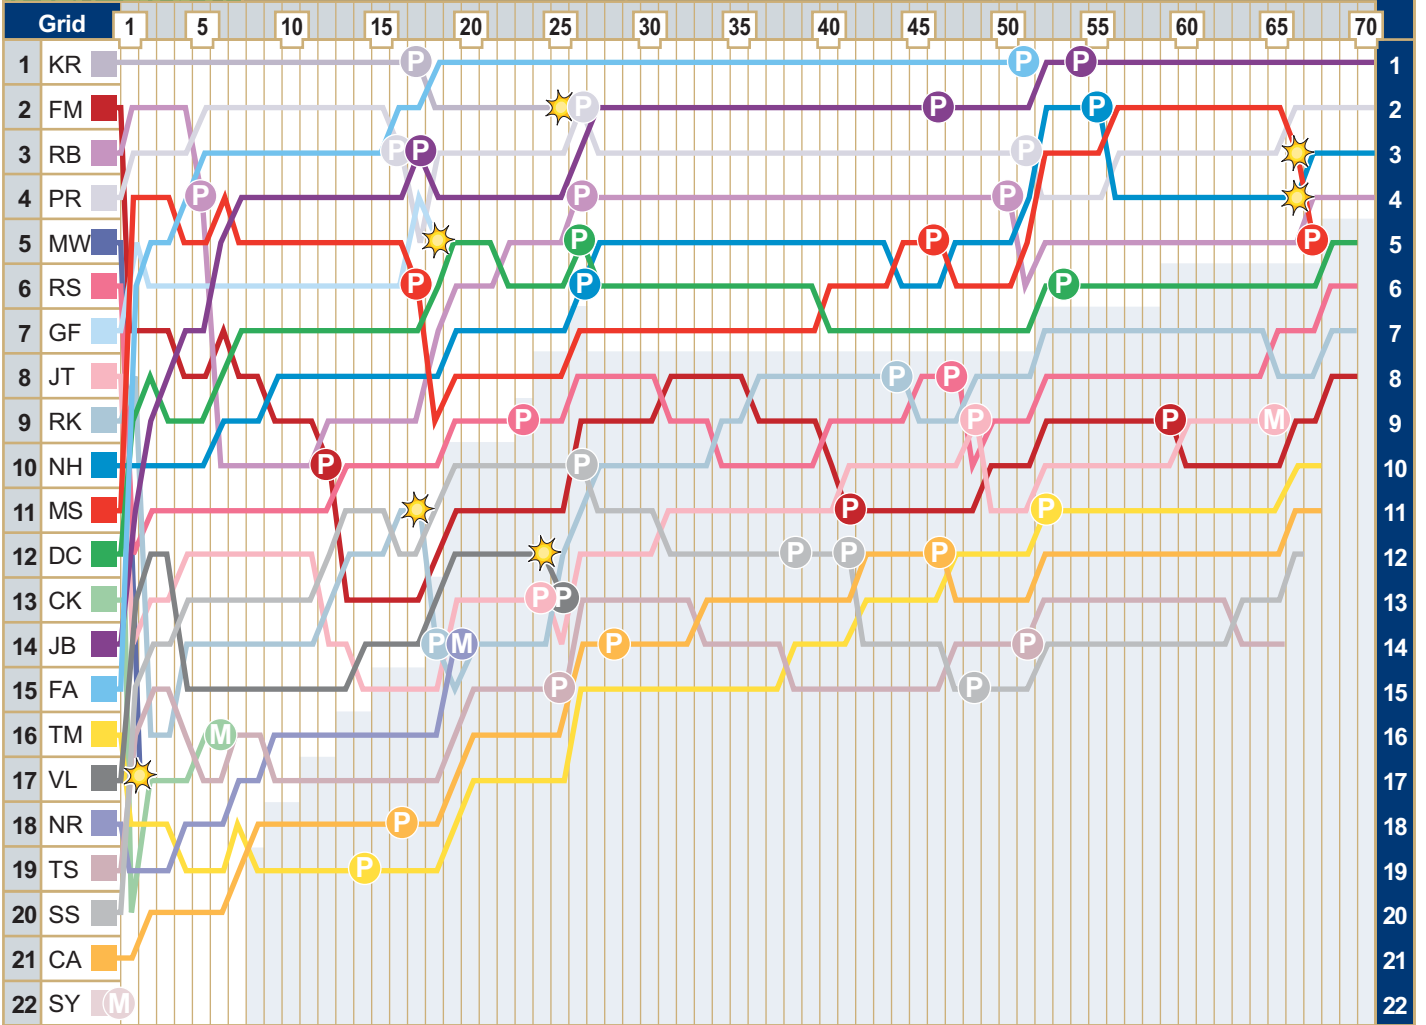

Grand Prix of Hungary

August 06 2006

Positions lap by lap

Key	★ Accident	(M) Mechanical failure	(P) Pit stop	□ Lapped	(B) Black Flagged
FA: F Alonso	MS: M Schumacher	MW: M Webber	DC: D Coulthard	TM: T Monteiro	TS: T Sato
GF: G Fisichella	FM: F Massa	NR: N Rosberg	CK: C Klien	CA: C Albers	SY: S Yamamoto
KR: K Räikkönen	RS: R Schumacher	JB: J Button	NH: N Heidfeld	VL: V Liuzzi	
PR: P De La Rosa	JT: J Trulli	RB: R Barrichello	RK: R Kubica	SS: S Speed	