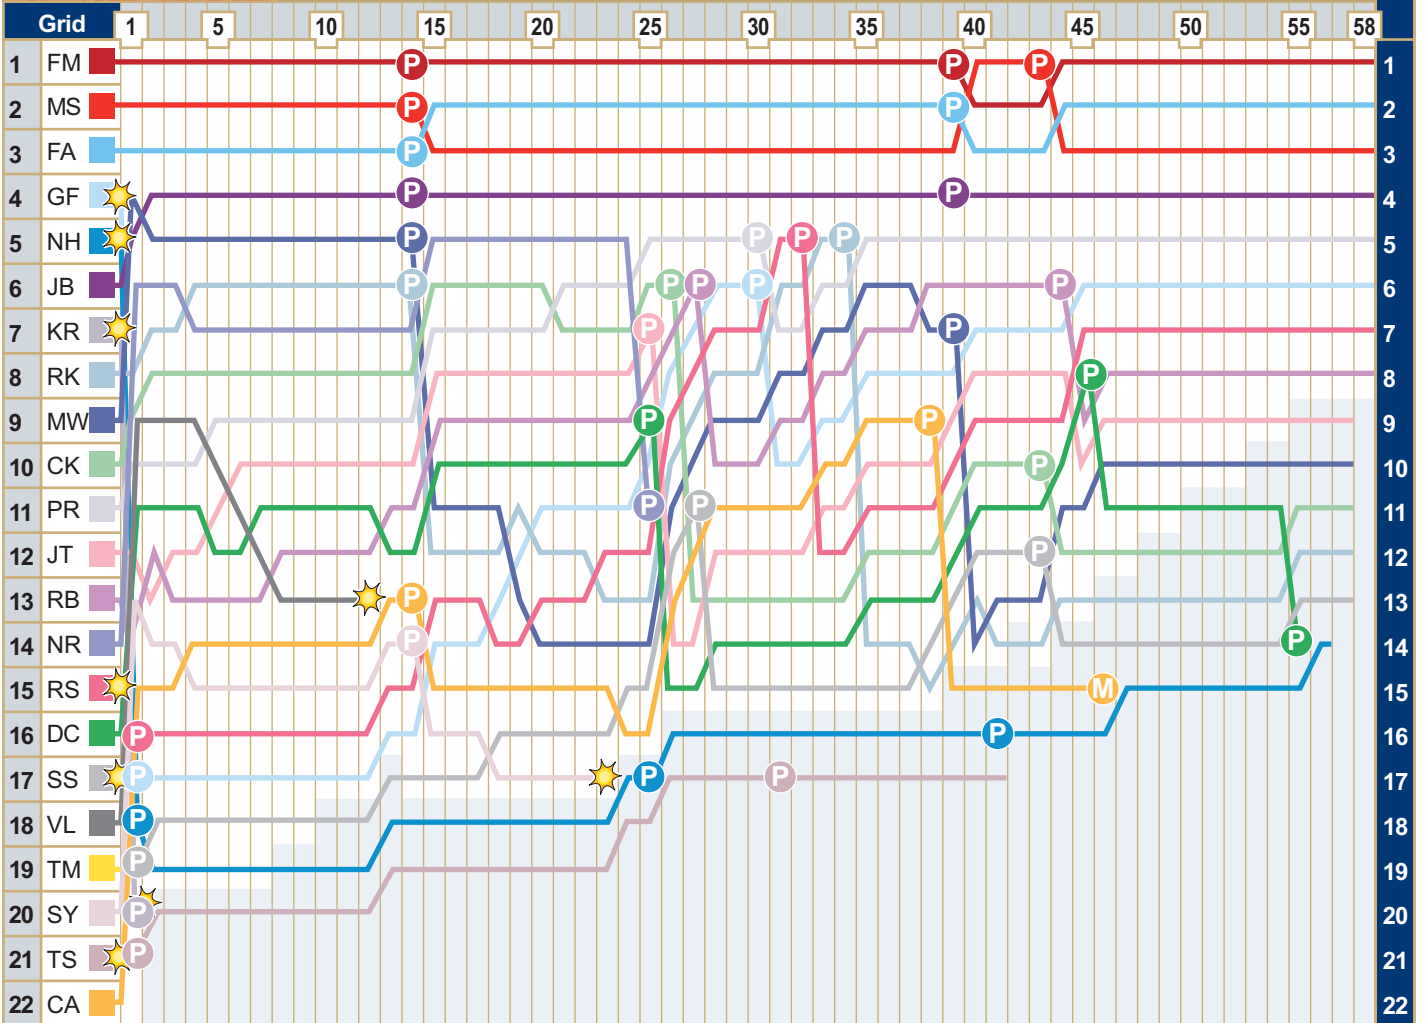

Grand Prix of Turkey

August 21 2005

Positions lap by lap

Key	☆ Accident	M Mechanical failure	P Pit stop	□ Lapped	B Black Flagged
FA: F Alonso	MS: M Schumacher	MW: M Webber	DC: D Coulthard	TM: T Monteiro	TS: T Sato
GF: G Fisichella	FM: F Massa	NR: N Rosberg	CK: C Klien	CA: C Albers	SY: S Yamamoto
KR: K Räikkönen	RS: R Schumacher	JB: J Button	NH: N Heidfeld	VL: V Liuzzi	
PR: P De La Rosa	JT: J Trulli	RB: R Barrichello	RK: R Kubica	SS: S Speed	