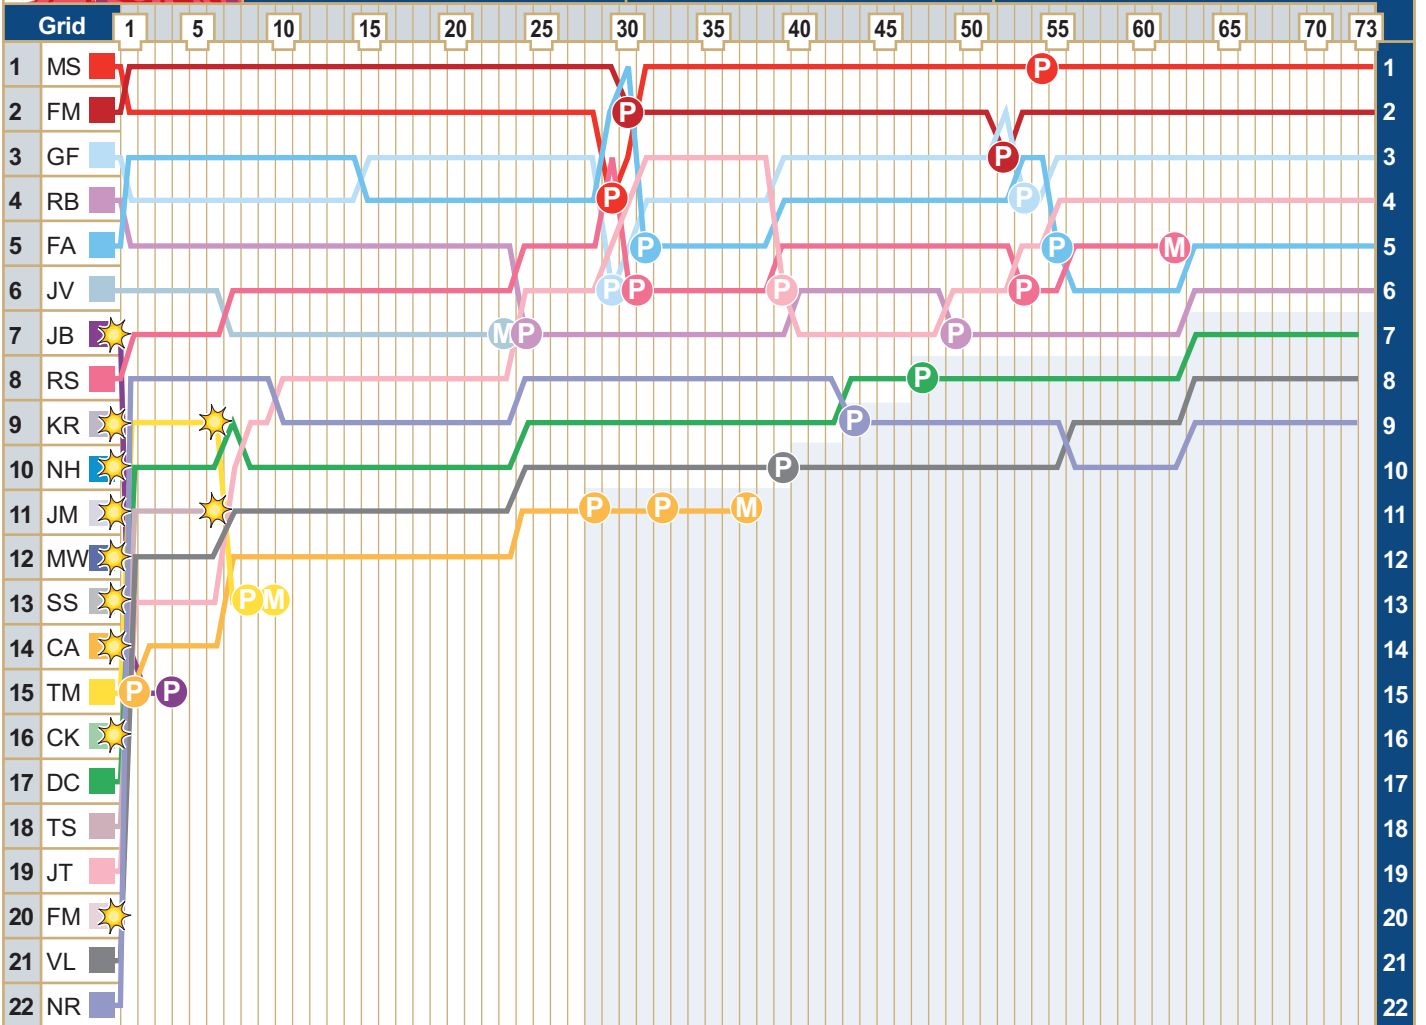

United States Grand Prix

July 02 2006

Positions lap by lap

Key	☆ Accident	M Mechanical failure	P Pit stop	□ Lapped	B Black Flagged
FA: F Alonso	MS: M Schumacher	MW: M Webber	DC: D Coulthard	TM: T Monteiro	TS: T Sato
GF: G Fisichella	FM: F Massa	NR: N Rosberg	CK: C Klien	CA: C Albers	FM: F Montagny
KR: K Räikkönen	RS: R Schumacher	JB: J Button	NH: N Heidfeld	VL: V Liuzzi	
JM: J Montoya	JT: J Trulli	RB: R Barrichello	JV: J Villeneuve	SS: S Speed	