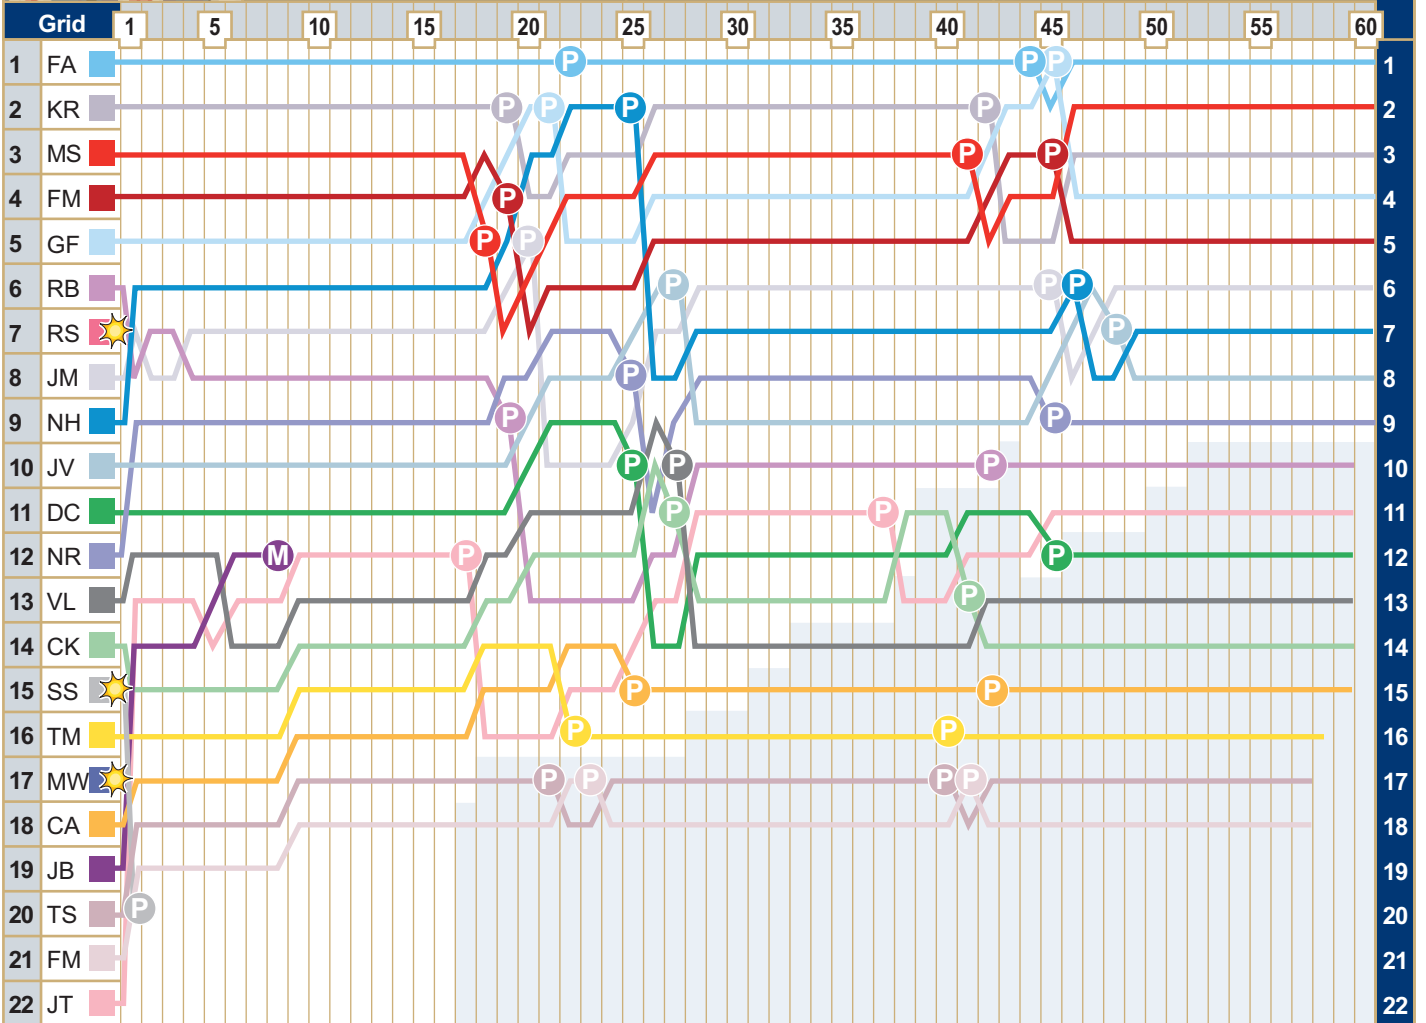

Grand Prix of Great Britain

June 11 2006

Positions lap by lap

Key	★ Accident	M Mechanical failure	P Pit stop	□ Lapped	B Black Flagged
FA: F Alonso	MS: M Schumacher	MW: M Webber	DC: D Coulthard	TM: T Monteiro	TS: T Sato
GF: G Fisichella	FM: F Massa	NR: N Rosberg	CK: C Klien	CA: C Albers	FM: F Montagny
KR: K Räikkönen	RS: R Schumacher	JB: J Button	NH: N Heidfeld	VL: V Liuzzi	
JM: J Montoya	JT: J Trulli	RB: R Barrichello	JV: J Villeneuve	SS: S Speed	