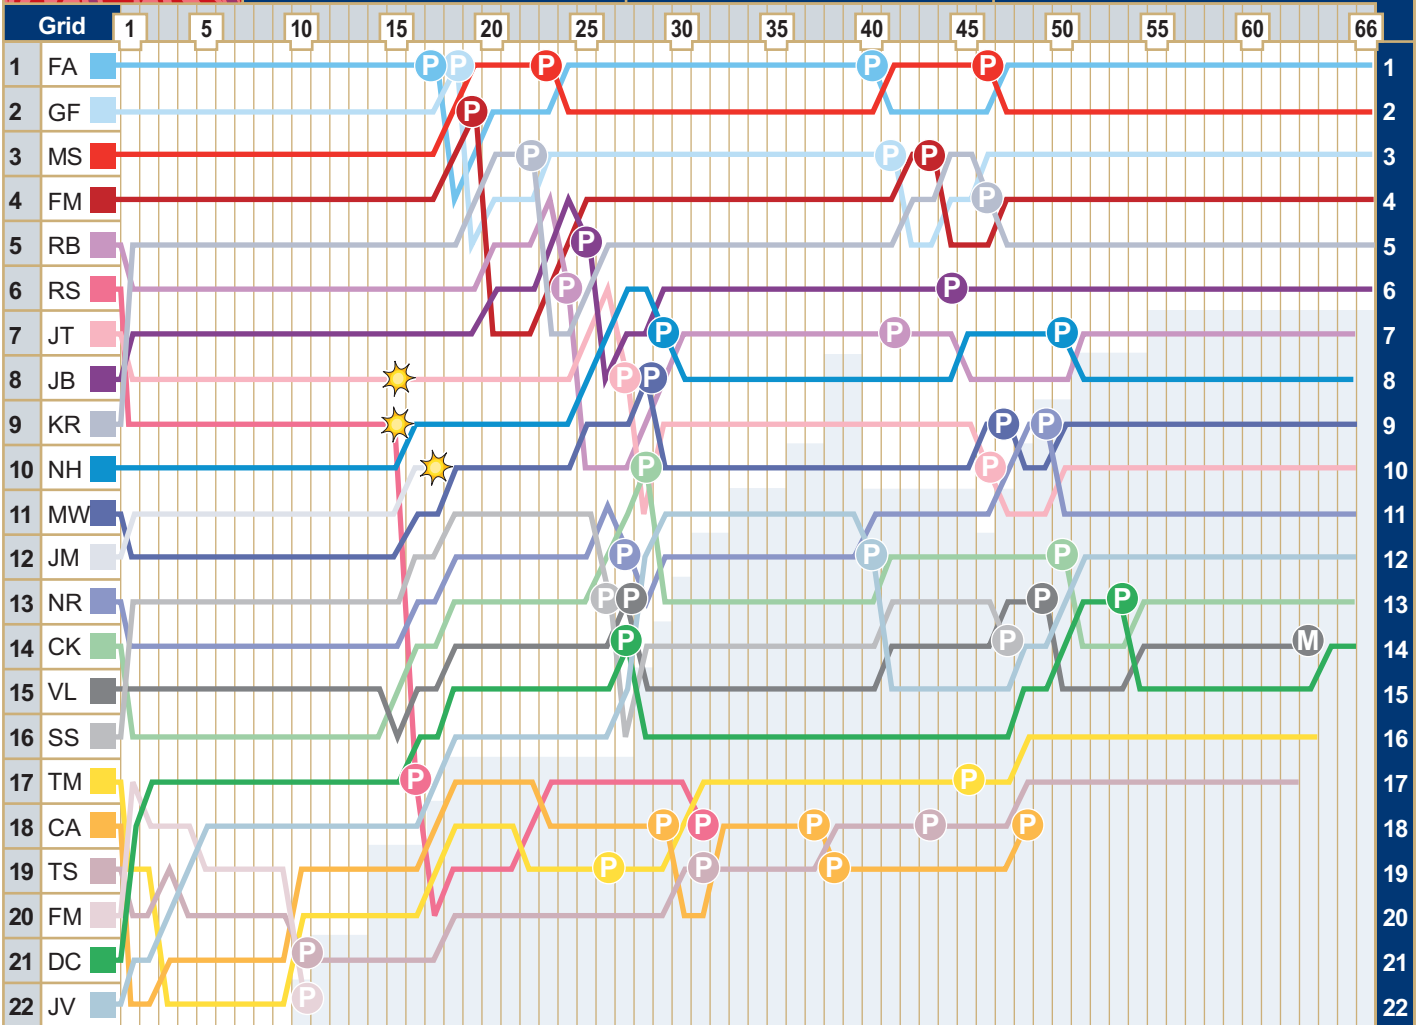

Grand Prix of Spain

May 14 2006

Positions lap by lap

Key	☀ Accident	Ⓜ Mechanical failure	Ⓟ Pit stop	☐ Lapped	Ⓟ Black Flagged
FA: F Alonso	MS: M Schumacher	MW: M Webber	DC: D Coulthard	TM: T Monteiro	TS: T Sato
GF: G Fisichella	FM: F Massa	NR: N Rosberg	CK: C Klien	CA: C Albers	FM: F Montagny
KR: K Räikkönen	RS: R Schumacher	JB: J Button	NH: N Heidfeld	VL: V Liuzzi	
JM: J Montoya	JT: J Trulli	RB: R Barrichello	JV: J Villeneuve	SS: S Speed	