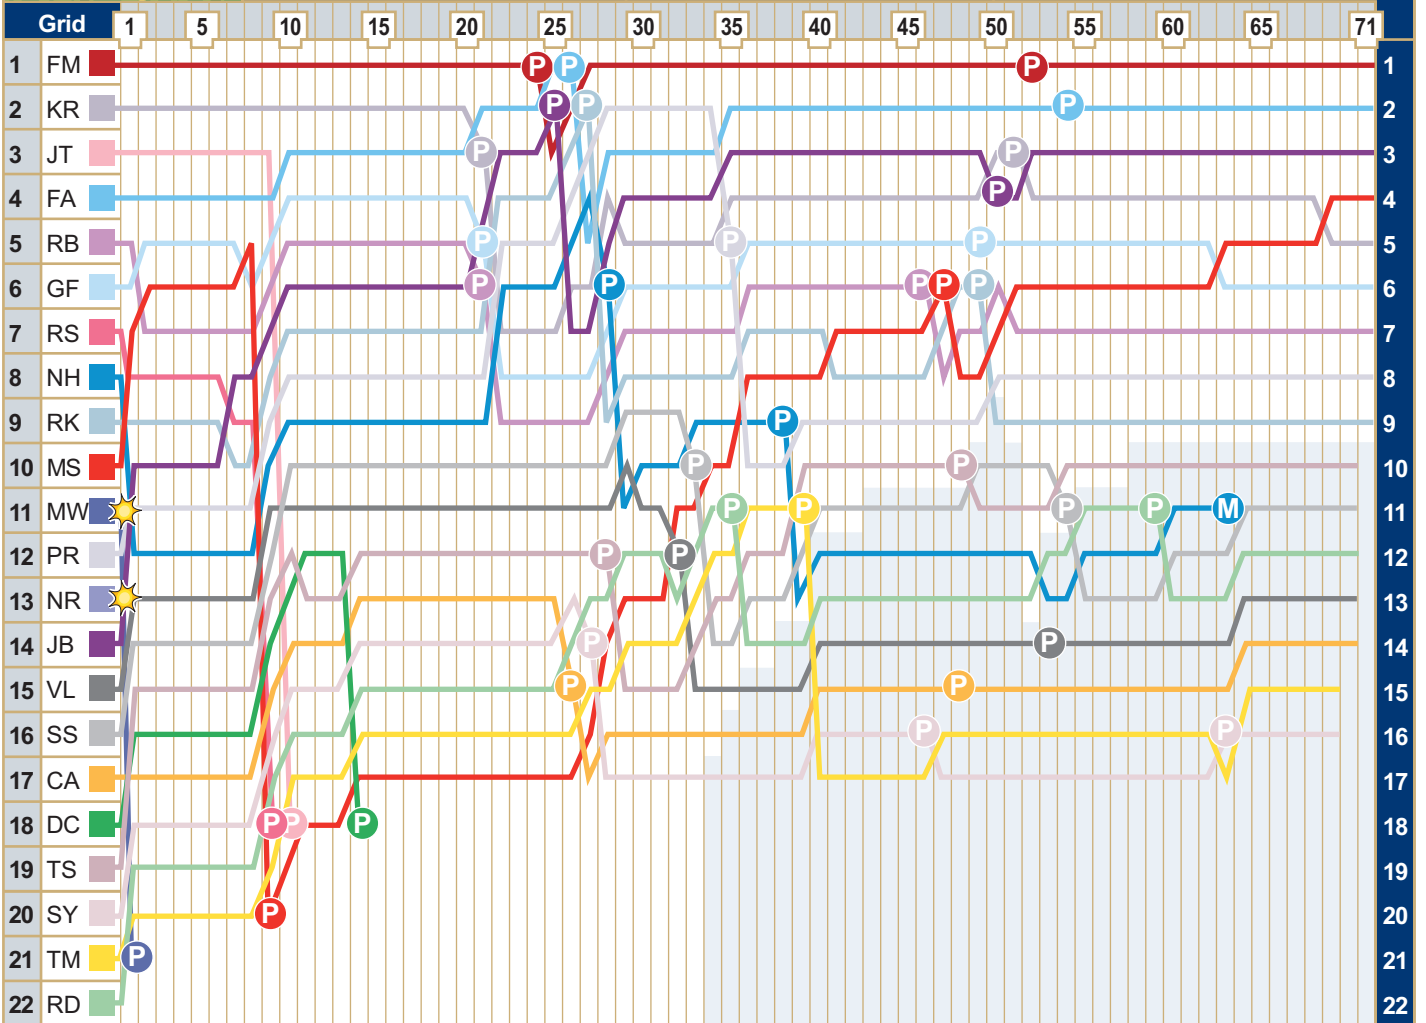

Grand Prix of Brazil

October 22 2006

Positions lap by lap

Key	☆ Accident	M Mechanical failure	P Pit stop	□ Lapped	B Black Flagged
FA: F Alonso	MS: M Schumacher	MW: M Webber	DC: D Coulthard	TM: T Monteiro	TS: T Sato
GF: G Fisichella	FM: F Massa	NR: N Rosberg	RD: R Doornbos	CA: C Albers	SY: S Yamamoto
KR: K Räikkönen	RS: R Schumacher	JB: J Button	NH: N Heidfeld	VL: V Liuzzi	
PR: P De La Rosa	JT: J Trulli	RB: R Barrichello	RK: R Kubica	SS: S Speed	