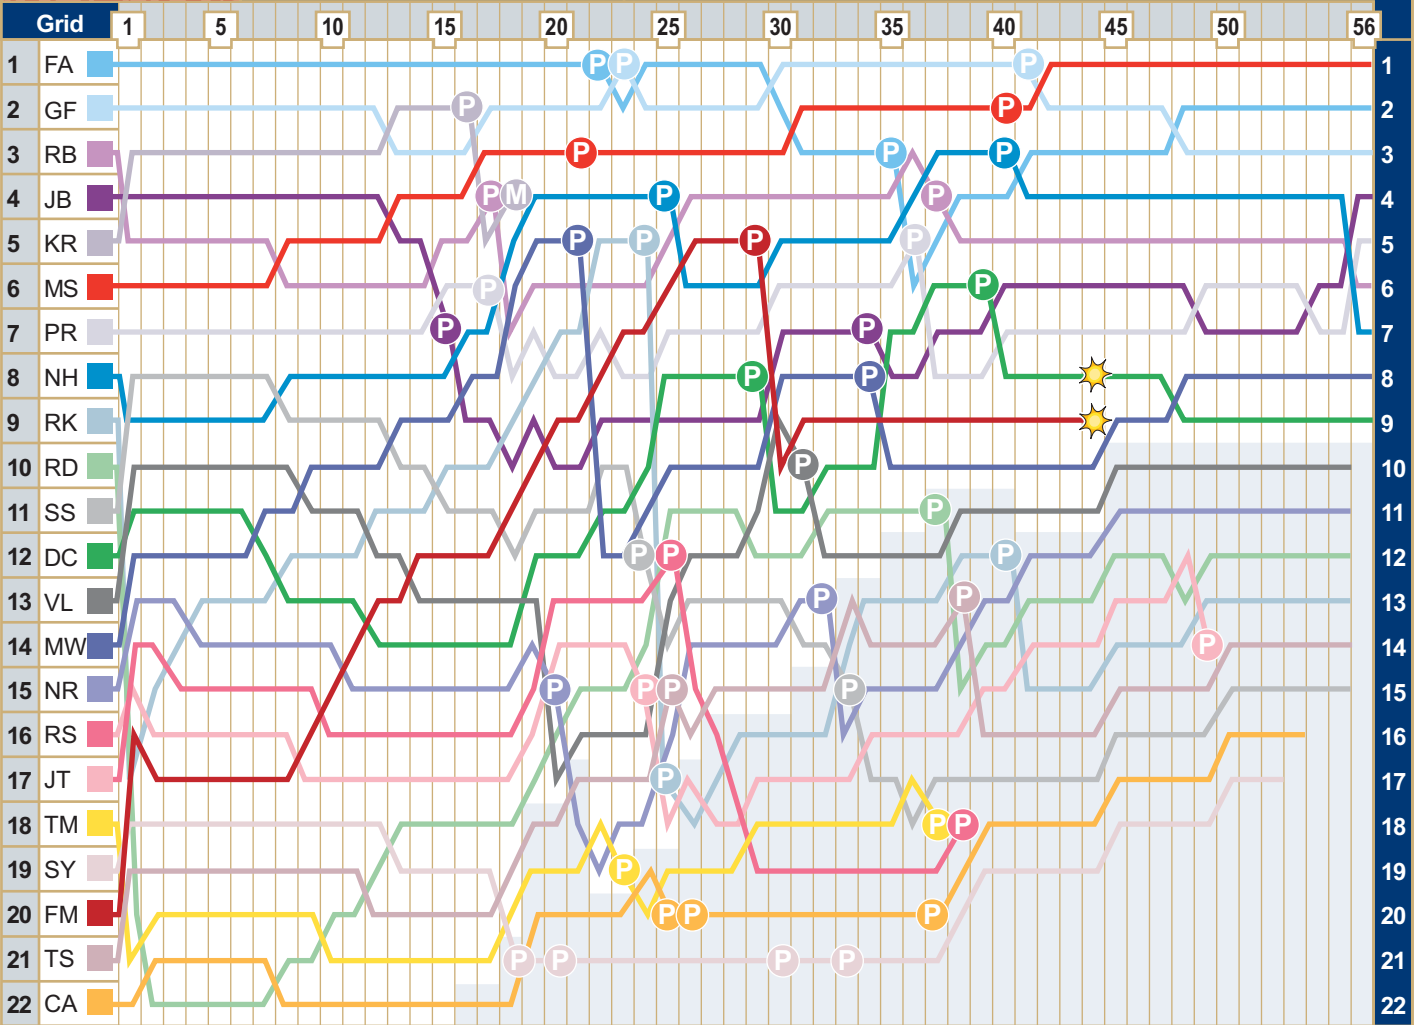

# Grand Prix of China

October 1 2006

Positions lap by lap

Key	☆	M	P	□	B
FA: F Alonso	MS: M Schumacher	MW: M Webber	DC: D Coulthard	TM: T Monteiro	TS: T Sato
GF: G Fisichella	FM: F Massa	NR: N Rosberg	RD: R Doornbos	CA: C Albers	SY: S Yamamoto
KR: K Räikkönen	RS: R Schumacher	JB: J Button	NH: N Heidfeld	VL: V Liuzzi	
PR: P De La Rosa	JT: J Trulli	RB: R Barrichello	RK: R Kubica	SS: S Speed	