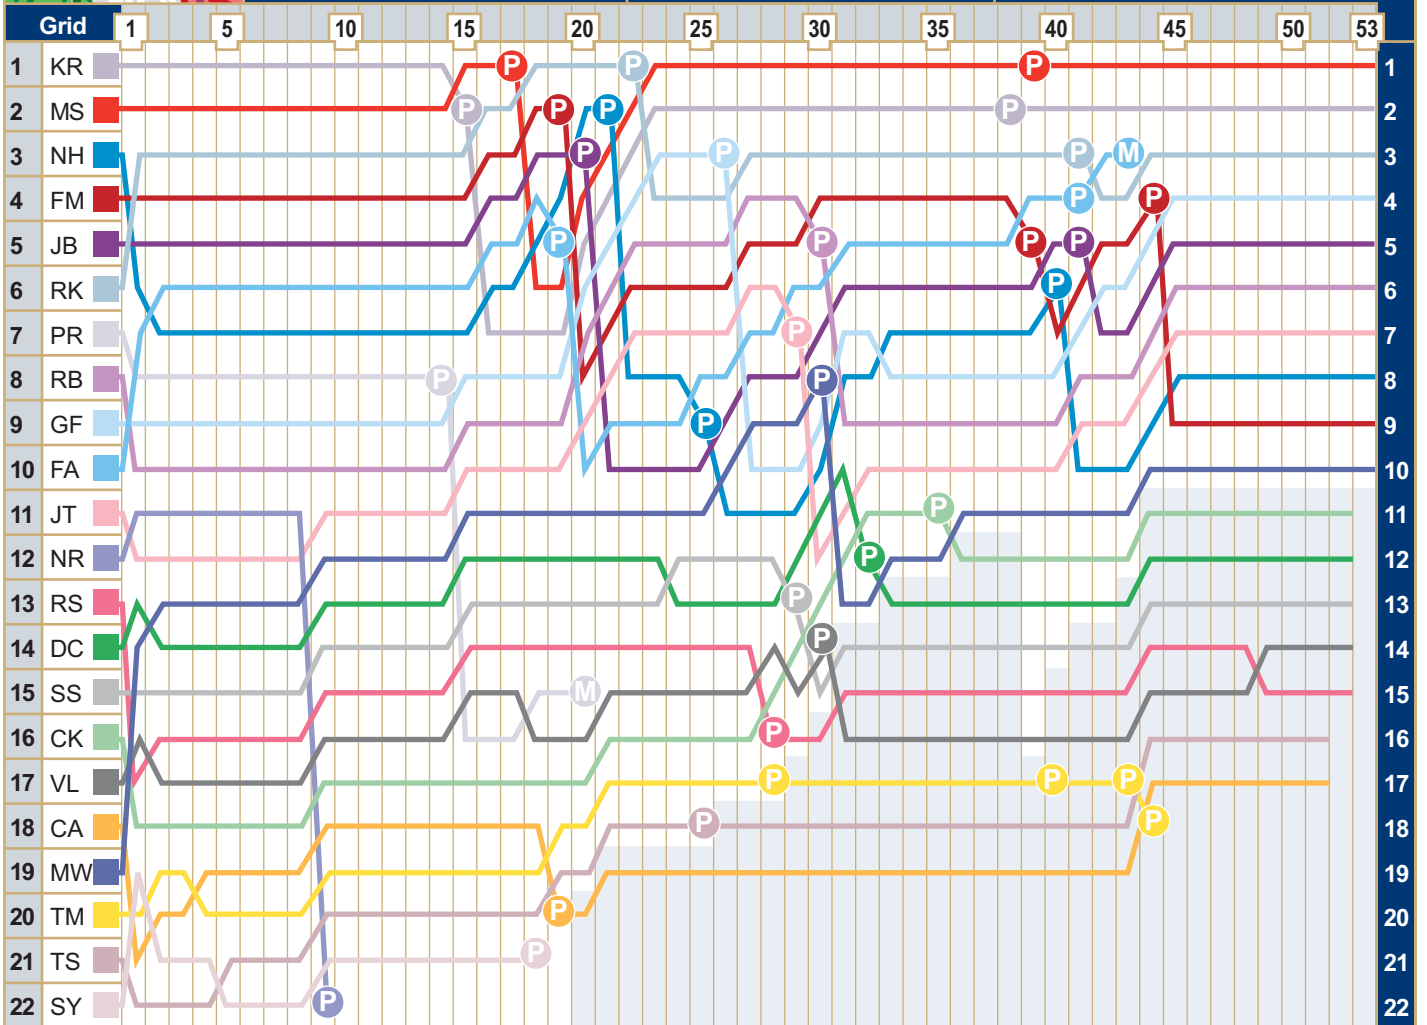

Grand Prix of Italy

September 10 2006

Positions lap by lap

Key	☀ Accident	Ⓜ Mechanical failure	Ⓟ Pit stop	☐ Lapped	Ⓡ Black Flagged
FA: F Alonso	MS: M Schumacher	MW: M Webber	DC: D Coulthard	TM: T Monteiro	TS: T Sato
GF: G Fisichella	FM: F Massa	NR: N Rosberg	CK: C Klien	CA: C Albers	SY: S Yamamoto
KR: K Räikkönen	RS: R Schumacher	JB: J Button	NH: N Heidfeld	VL: V Liuzzi	
PR: P De La Rosa	JT: J Trulli	RB: R Barrichello	RK: R Kubica	SS: S Speed	