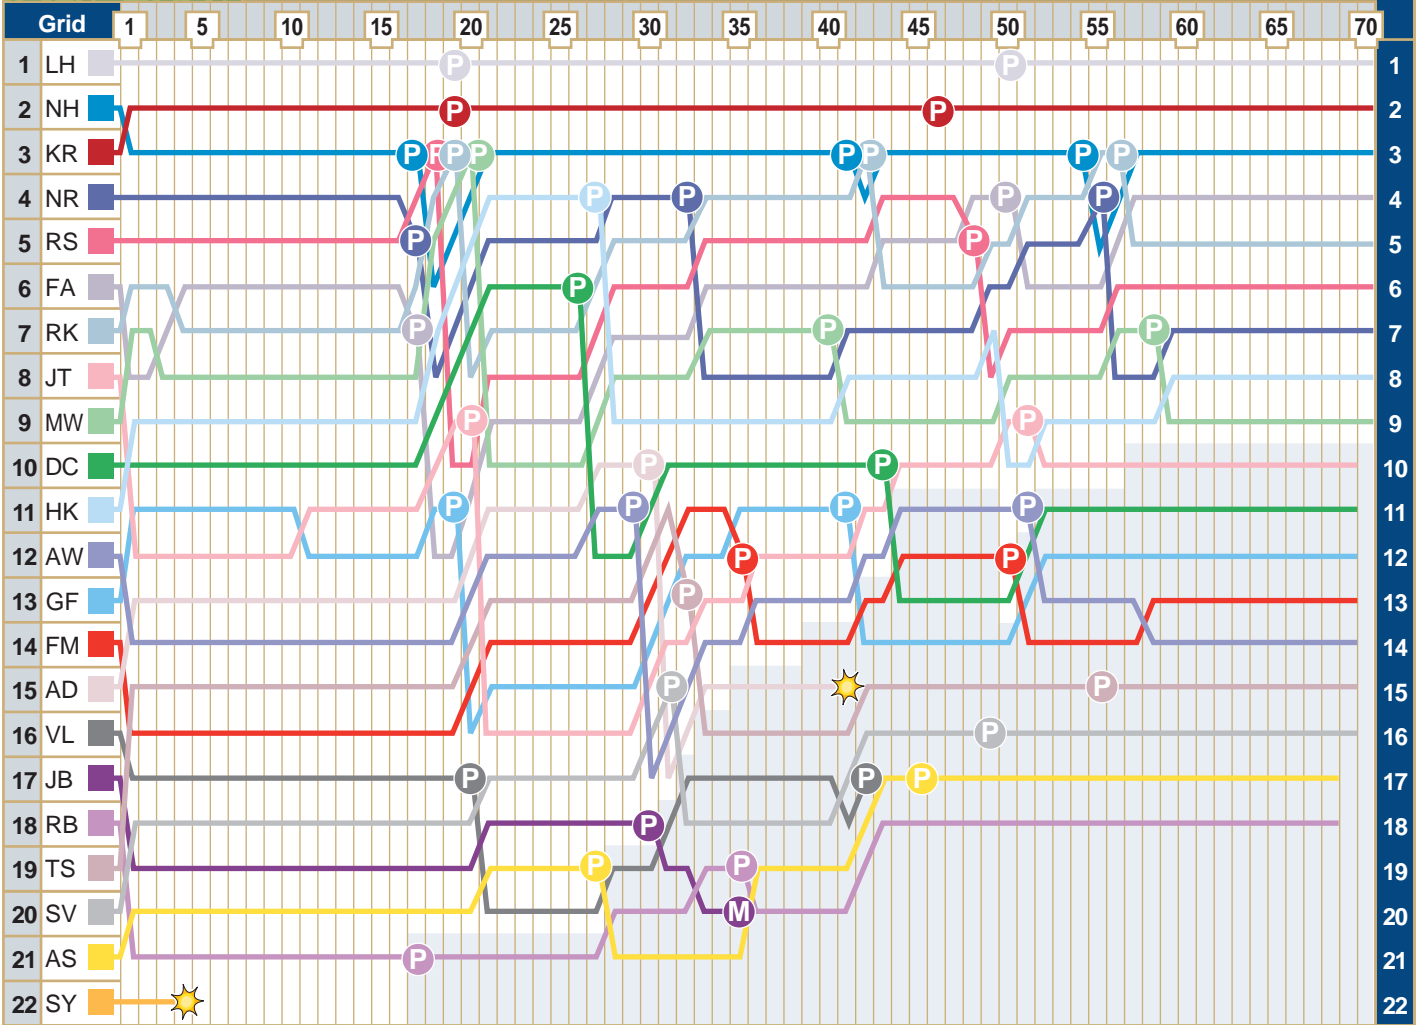

Grand Prix of Hungary

August 05 2007

Positions lap by lap

Key	☀ Accident	(M) Mechanical failure	(P) Pit stop	☐ Lapped	(B) Black Flagged
FA: F Alonso	FM: F Massa	NH: N Heidfeld	DC: D Coulthard	SY: S Yamamoto	TS: T Sato
LH: L Hamilton	KR: K Räikkönen	RK: R Kubica	MW: M Webber	AS: A Sutil	AD: A Davidson
GF: G Fisichella	JB: J Button	RS: R Schumacher	NR: N Rosberg	VL: V Liuzzi	
HK: H Kovalainen	RB: R Barrichello	JT: J Trulli	AW: A Wurz	SV: S Vettel	