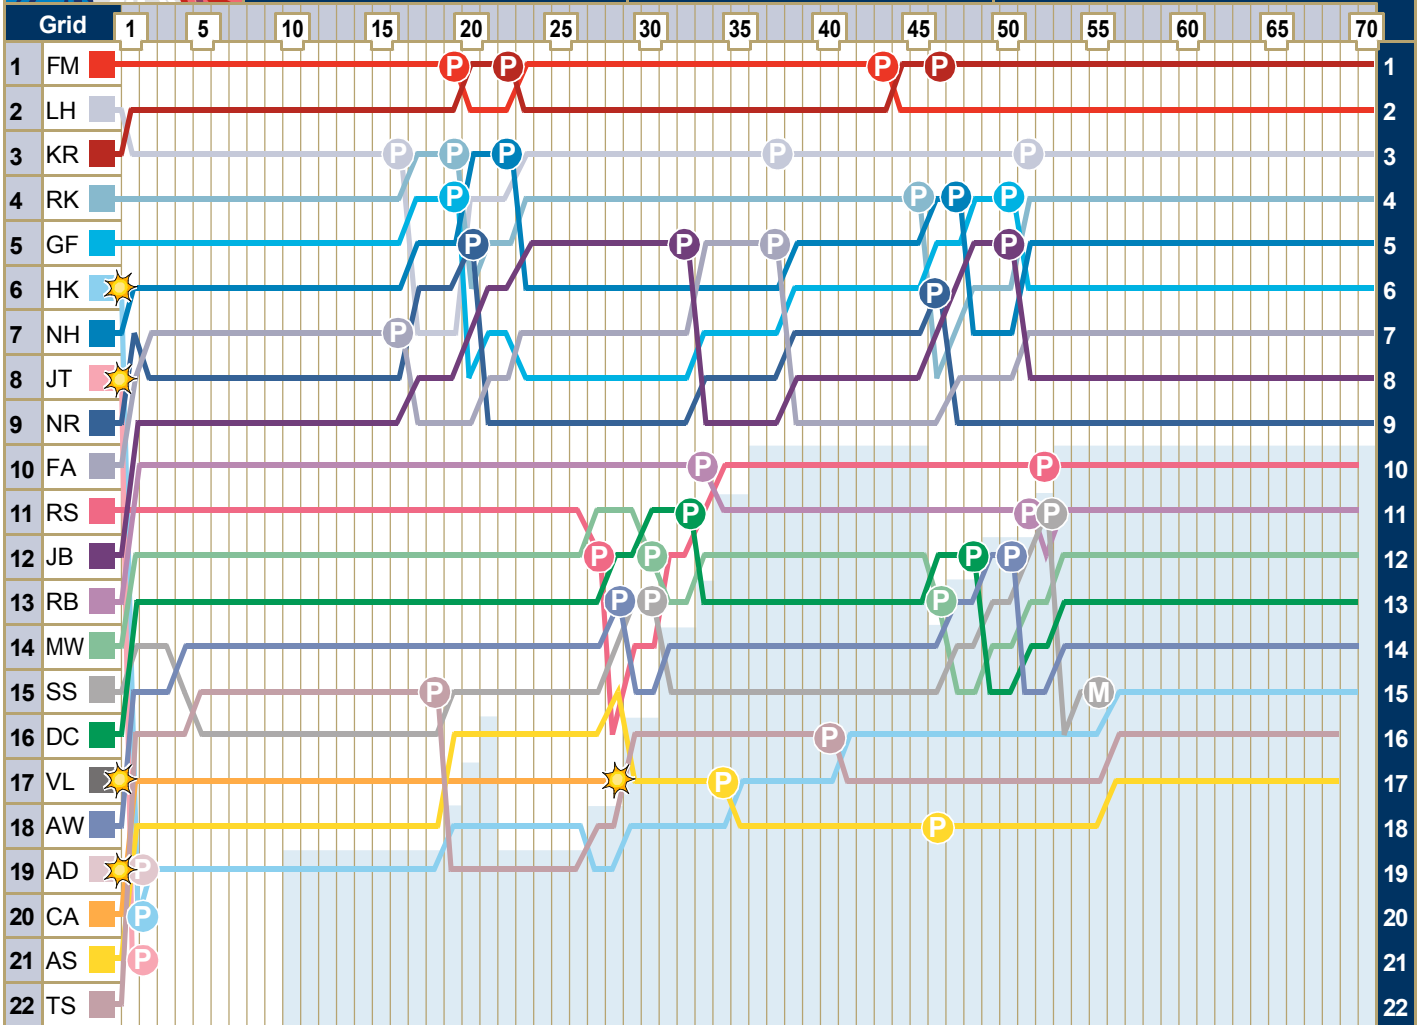

# Grand Prix of France

July 01 2007

Positions lap by lap

| Key              |                   | ⚡ Accident       | Ⓜ Mechanical failure | Ⓟ Pit stop   | Ⓛ Lapped       | Ⓟ Black Flagged |
|------------------|-------------------|------------------|----------------------|--------------|----------------|-----------------|
| FA: F Alonso     | FM: F Massa       | NH: N Heidfeld   | DC: D Coulthard      | CA: C Albers | TS: T Sato     |                 |
| LH: L Hamilton   | KR: K Räikkönen   | RK: R Kubica     | MW: M Webber         | AS: A Sutil  | AD: A Davidson |                 |
| GF: G Fisichella | JB: J Button      | RS: R Schumacher | NR: N Rosberg        | VL: V Liuzzi |                |                 |
| HK: H Kovalainen | RB: R Barrichello | JT: J Trulli     | AW: A Wurz           | SS: S Speed  |                |                 |