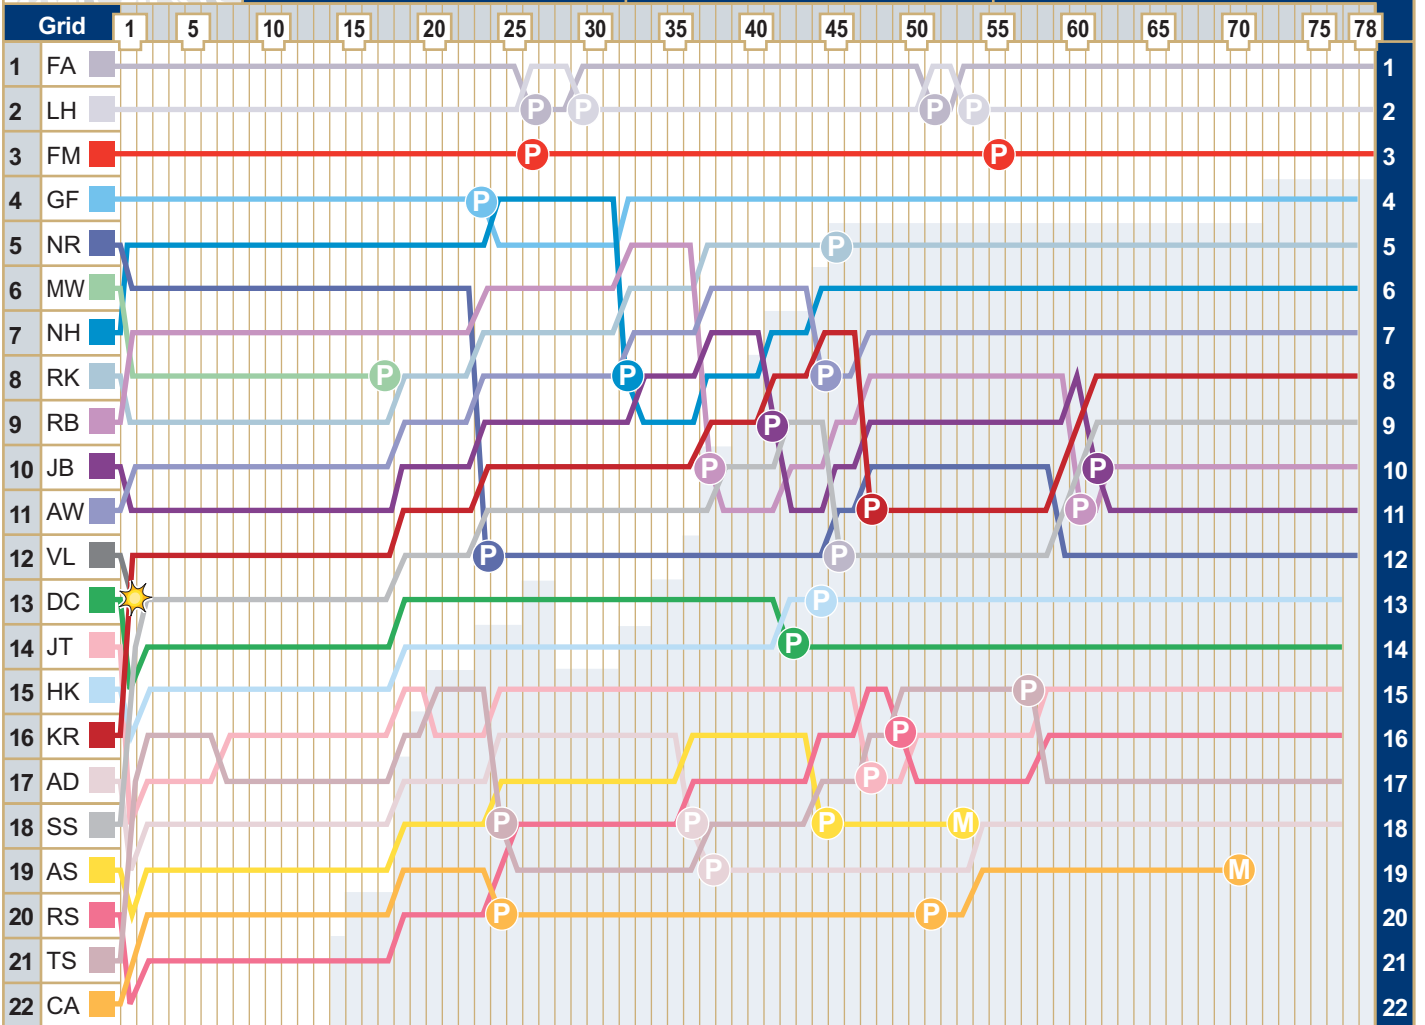

# Grand Prix of Monaco

May 27 2007

Positions lap by lap

Key	☀ Accident	(M) Mechanical failure	(P) Pit stop	☐ Lapped	(B) Black Flagged
FA: F Alonso	FM: F Massa	NH: N Heidfeld	DC: D Coulthard	CA: C Albers	TS: T Sato
LH: L Hamilton	KR: K Räikkönen	RK: R Kubica	MW: M Webber	AS: A Sutil	AS: A Davidson
GF: G Fisichella	JB: J Button	RS: R Schumacher	NR: N Rosberg	VL: V Liuzzi	
HK: H Kovalainen	RB: R Barrichello	JT: J Trulli	AW: A Wurz	SS: S Speed	