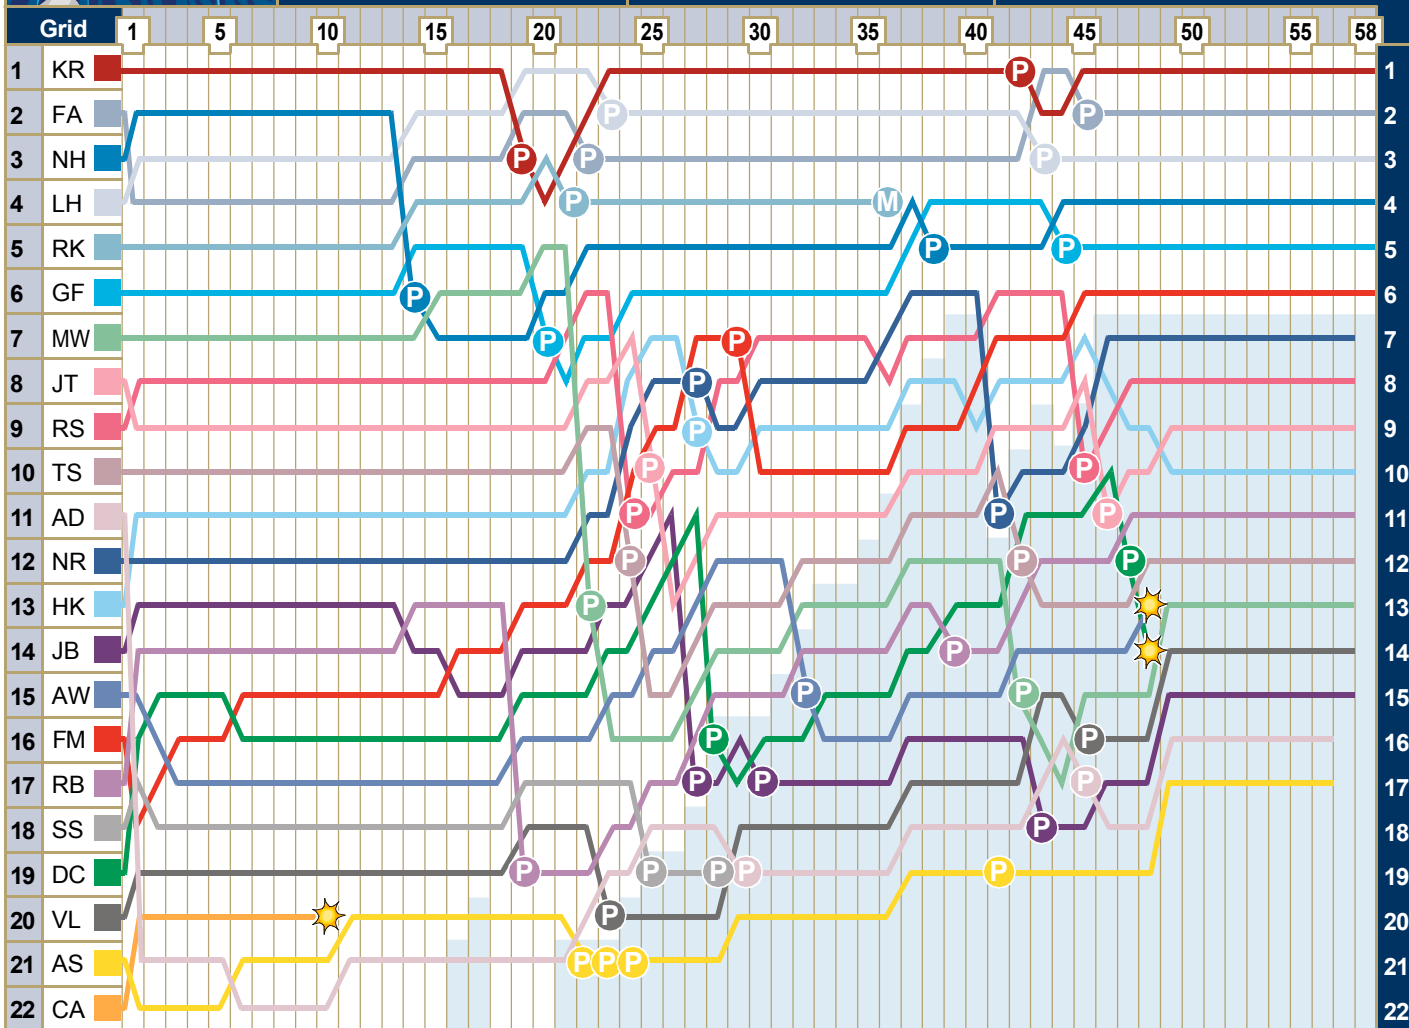

# Grand Prix of Australia

March 18 2007

Positions lap by lap

Key	Accident	Mechanical failure	Pit stop	Lapped	Safety Car	Black Flagged
FA: F Alonso	FM: F Massa	NH: N Heidfeld	DC: D Coulthard	CA: C Albers	TS: T Sato	
LH: L Hamilton	KR: K Räikkönen	RK: R Kubica	MW: M Webber	AS: A Sutil	AS: A Davidson	
GF: G Fisichella	JB: J Button	RS: R Schumacher	NR: N Rosberg	VL: V Liuzzi		
HK: H Kovalainen	RB: R Barrichello	JT: J Trulli	AW: A Wurz	SS: S Speed		