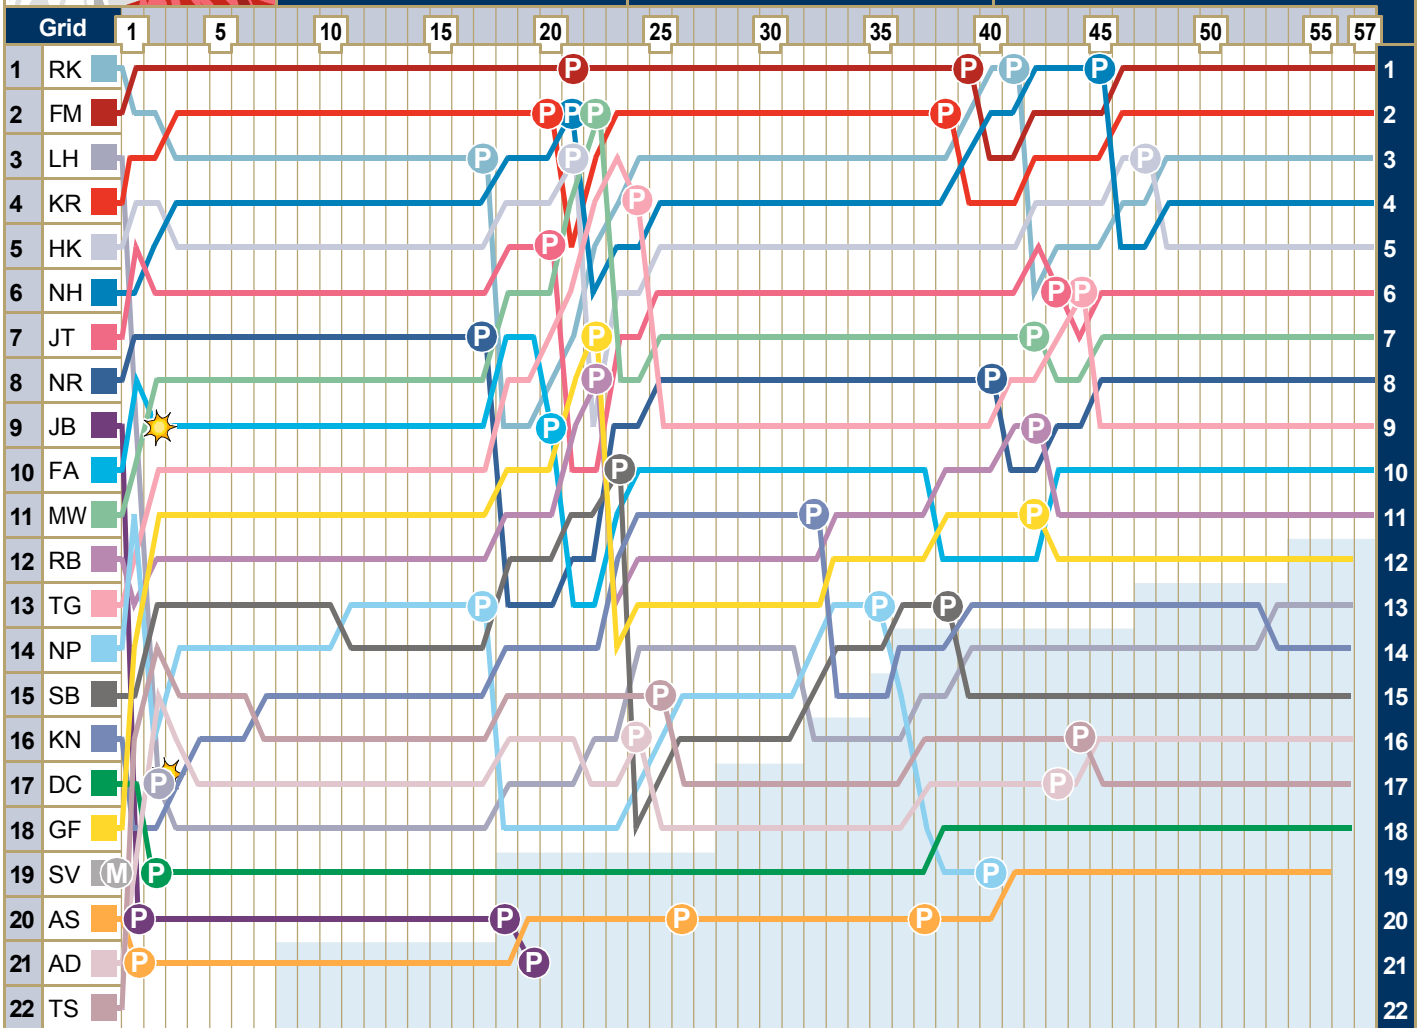

# Grand Prix of Bahrain

April 06 2008

Positions lap by lap

Key	★ Accident	M Mechanical failure	P Pit stop	□ Lapped	B Black Flagged
KR: K Räikkönen	FA: F Alonso	DC: D Coulthard	SB: S Bourdais	AS: A Sutil	LH: L Hamilton
FM: F Massa	NP: N Piquet	MW: M Webber	SV: S Vettel	GF: G Fisichella	HK: H Kovalainen
NH: N Heidfeld	NR: N Rosberg	JT: J Trulli	JB: J Button	TS: T Sato	
RK: R Kubica	KN: K Nakajima	TG: T Glock	RB: R Barrichello	AS: A Davidson	