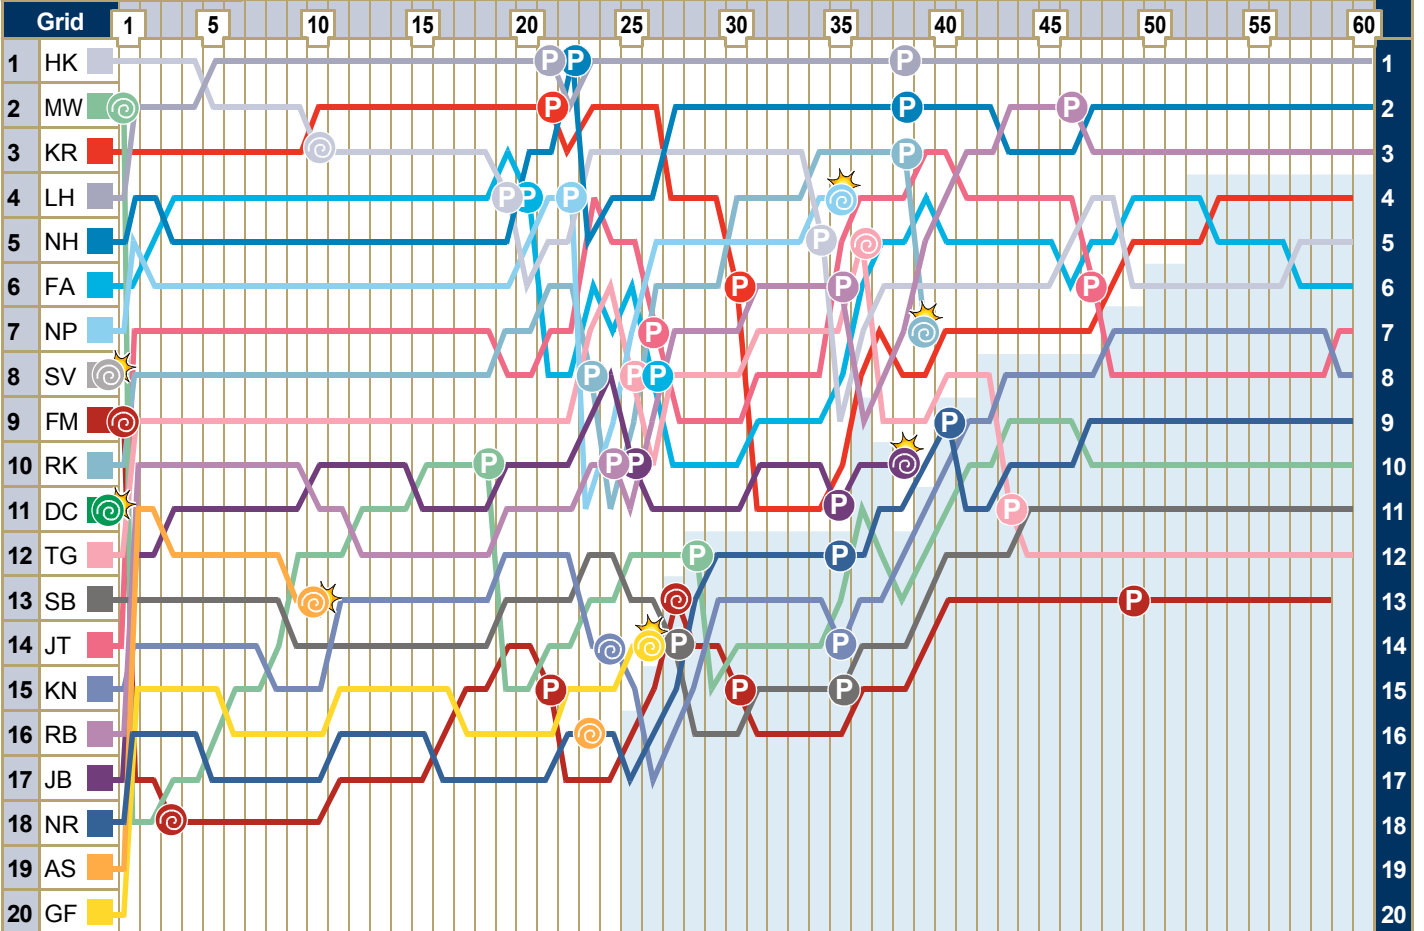

Grand Prix of Great Britain

July 06 2008

Positions lap by lap

Key	★ Accident	M Mechanical failure	P Pit stop	□ Safety Car	□ Lapped	B Black Flagged	@ Spin
KR: K Räikkönen	FA: F Alonso	DC: D Coulthard	SB: S Bourdais	AS: A Sutil			
FM: F Massa	NP: N Piquet	MW: M Webber	SV: S Vettel	GF: G Fisichella			
NH: N Heidfeld	NR: N Rosberg	JT: J Trulli	JB: J Button	LH: L Hamilton			
RK: R Kubica	KN: K Nakajima	TG: T Glock	RB: R Barrichello	HK: H Kovalainen			