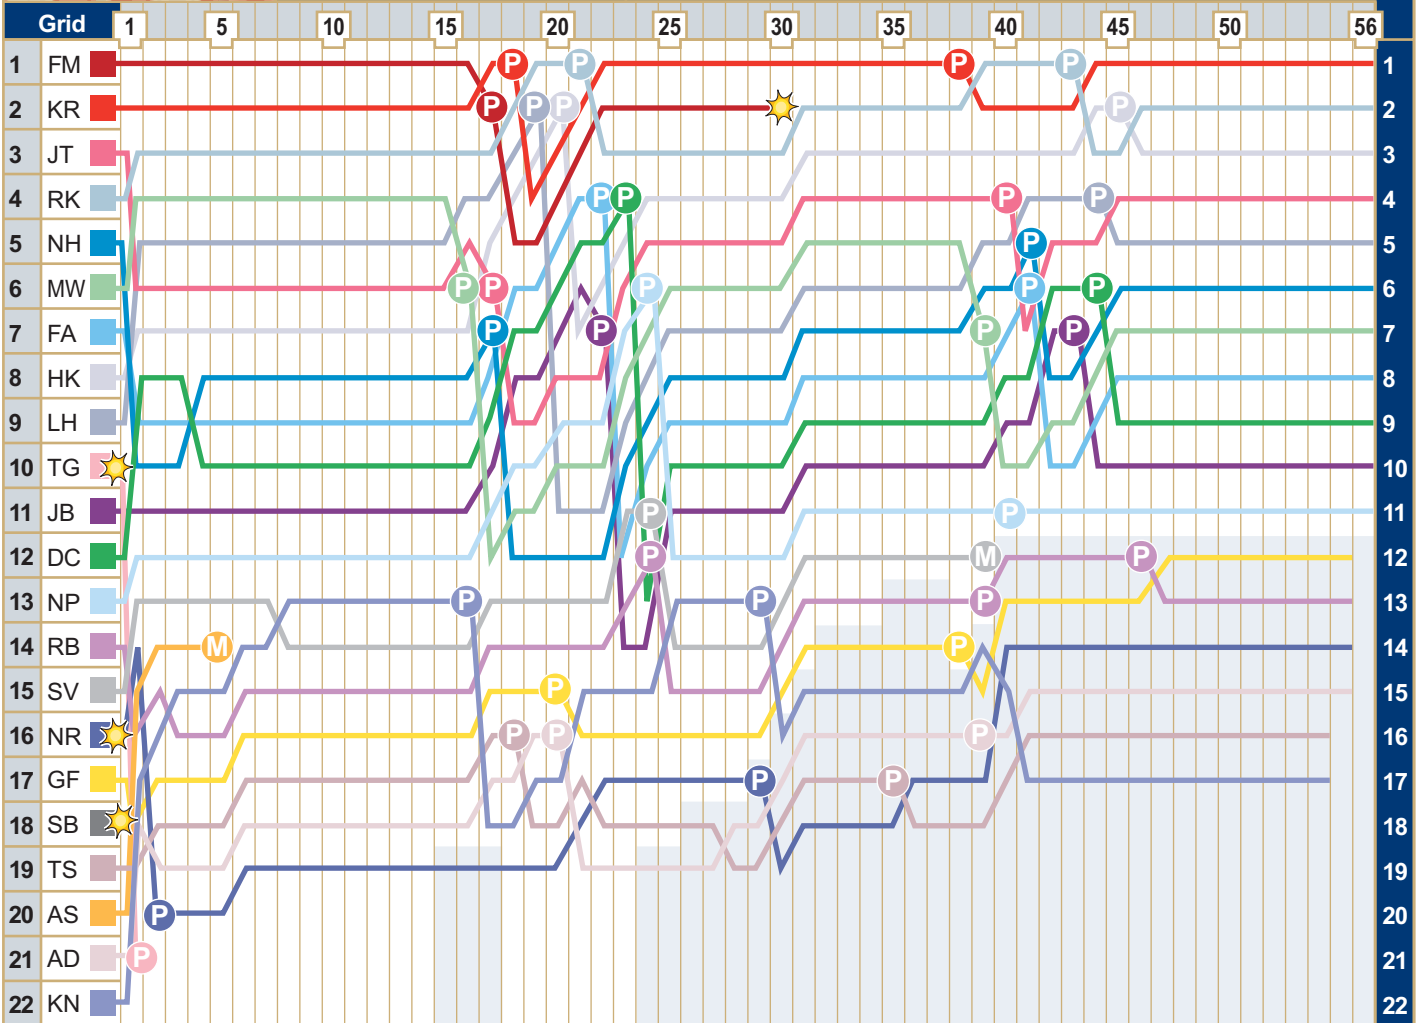

# Grand Prix of Malaysia

March 23 2008

Positions lap by lap

Key	⚡ Accident	M Mechanical failure	P Pit stop	L Lapped	B Black Flagged
KR: K Räikkönen	FA: F Alonso	DC: D Coulthard	SB: S Bourdais	AS: A Sutil	LH: L Hamilton
FM: F Massa	NP: N Piquet	MW: M Webber	SV: S Vettel	GF: G Fisichella	HK: H Kovalainen
NH: N Heidfeld	NR: N Rosberg	JT: J Trulli	JB: J Button	TS: T Sato	
RK: R Kubica	KN: K Nakajima	TG: T Glock	RB: R Barrichello	AS: A Davidson	