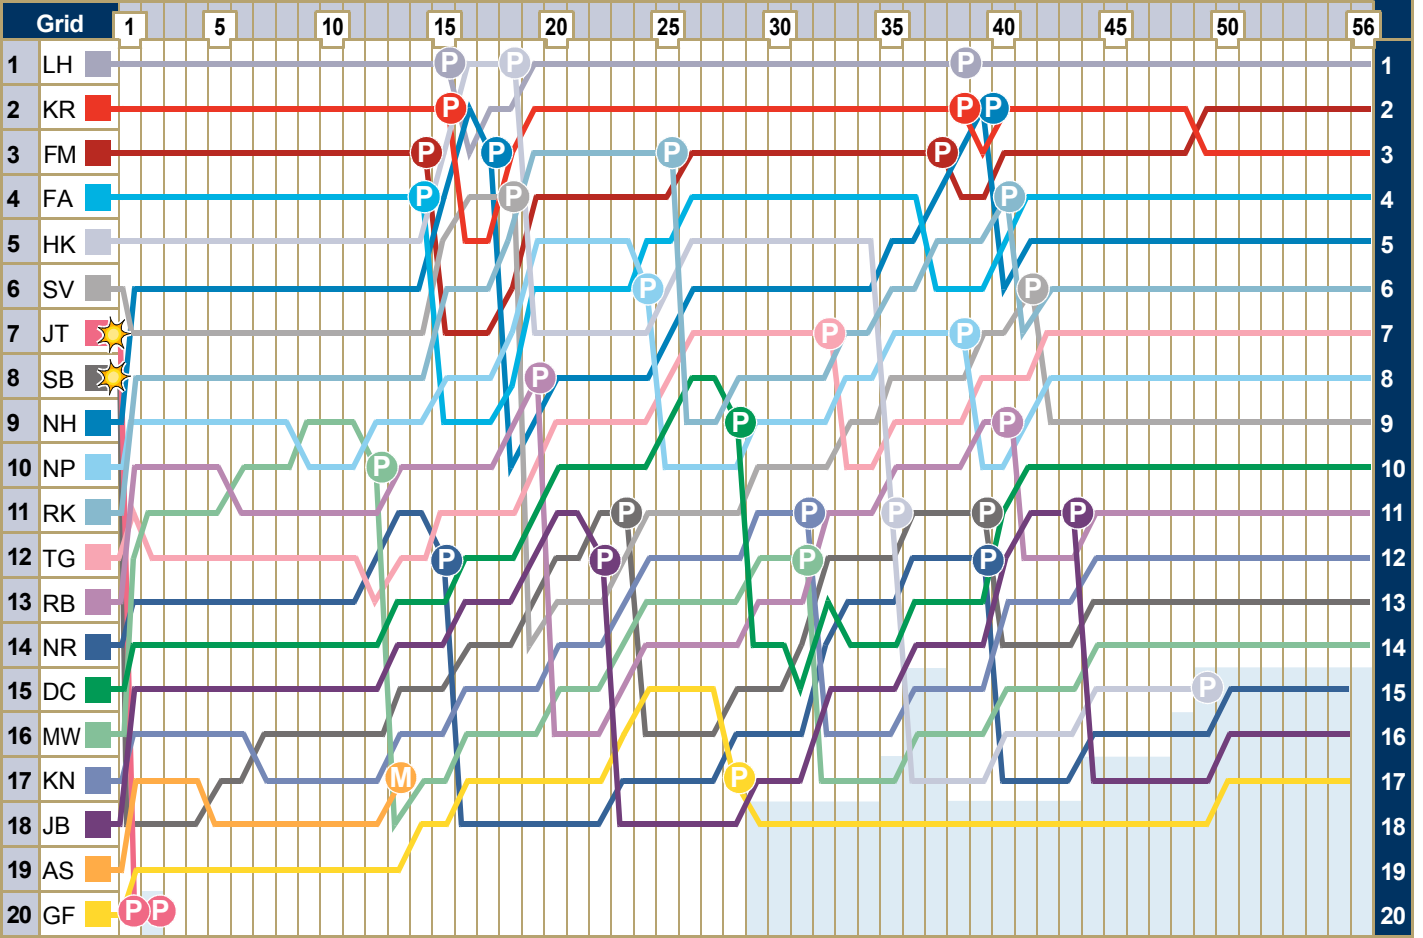

Grand Prix of China

October 19 2008

Positions lap by lap

Key	☀ Accident	Ⓜ Mechanical failure	Ⓟ Pit stop	☐ Lapped	Ⓟ Black Flagged
KR: K Räikkönen	FA: F Alonso	DC: D Coulthard	SB: S Bourdais	AS: A Sutil	
FM: F Massa	NP: N Piquet	MW: M Webber	SV: S Vettel	GF: G Fisichella	
NH: N Heidfeld	NR: N Rosberg	JT: J Trulli	JB: J Button	LH: L Hamilton	
RK: R Kubica	KN: K Nakajima	TG: T Glock	RB: R Barrichello	HK: H Kovalainen	