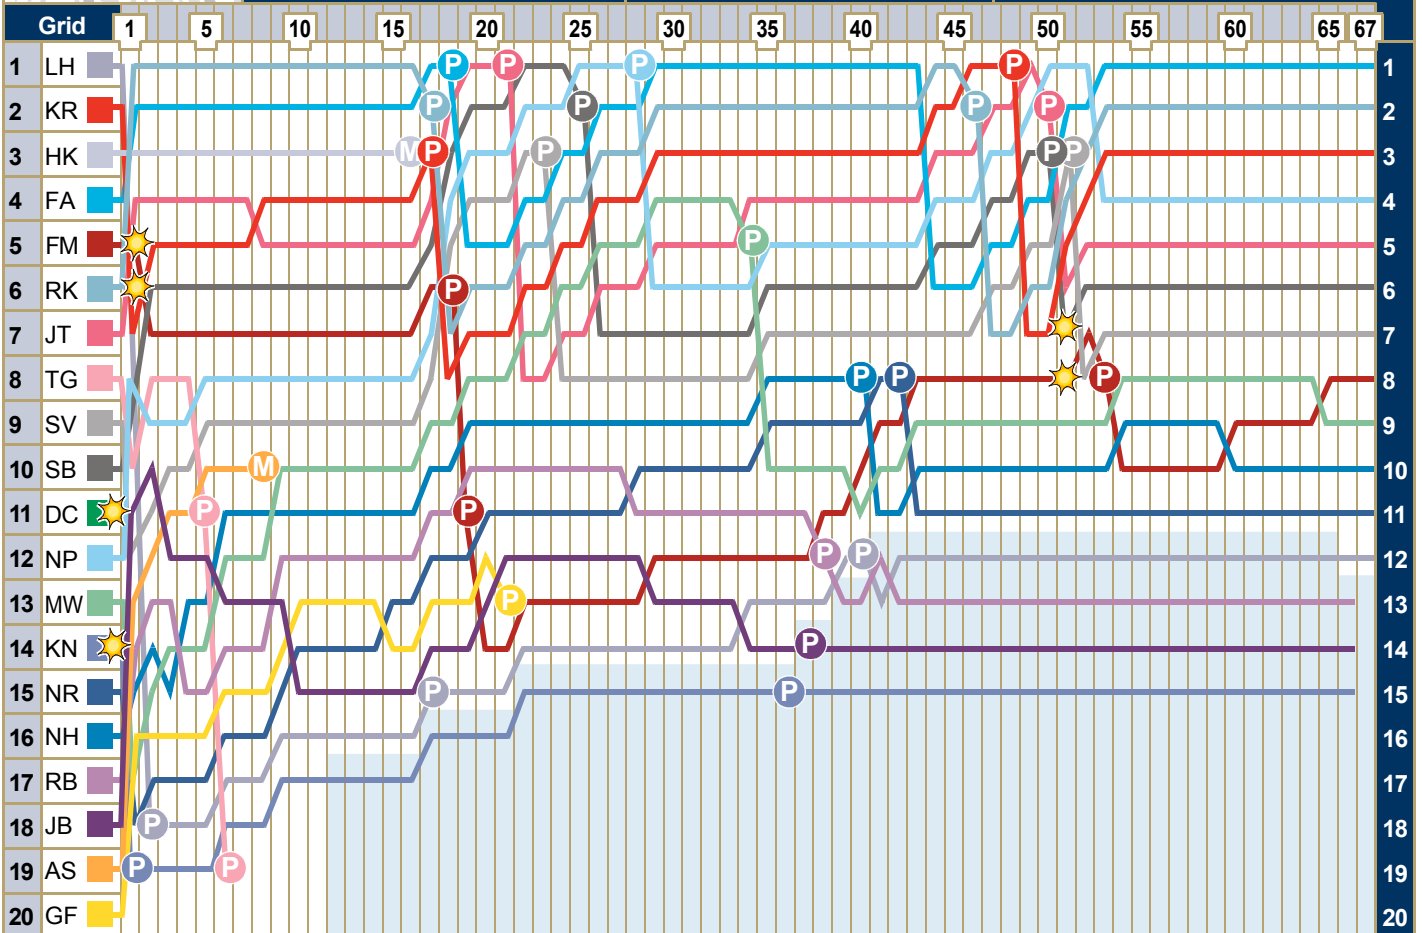

Grand Prix of Japan

October 12 2008

Positions lap by lap

Key		Accident	Mechanical failure	Pit stop	Safety Car	Lapped	Black Flagged
KR: K Räikkönen	FA: F Alonso	DC: D Coulthard	SB: S Bourdais	AS: A Sutil			
FM: F Massa	NP: N Piquet	MW: M Webber	SV: S Vettel	GF: G Fisichella			
NH: N Heidfeld	NR: N Rosberg	JT: J Trulli	JB: J Button	LH: L Hamilton			
RK: R Kubica	KN: K Nakajima	TG: T Glock	RB: R Barrichello	HK: H Kovalainen			