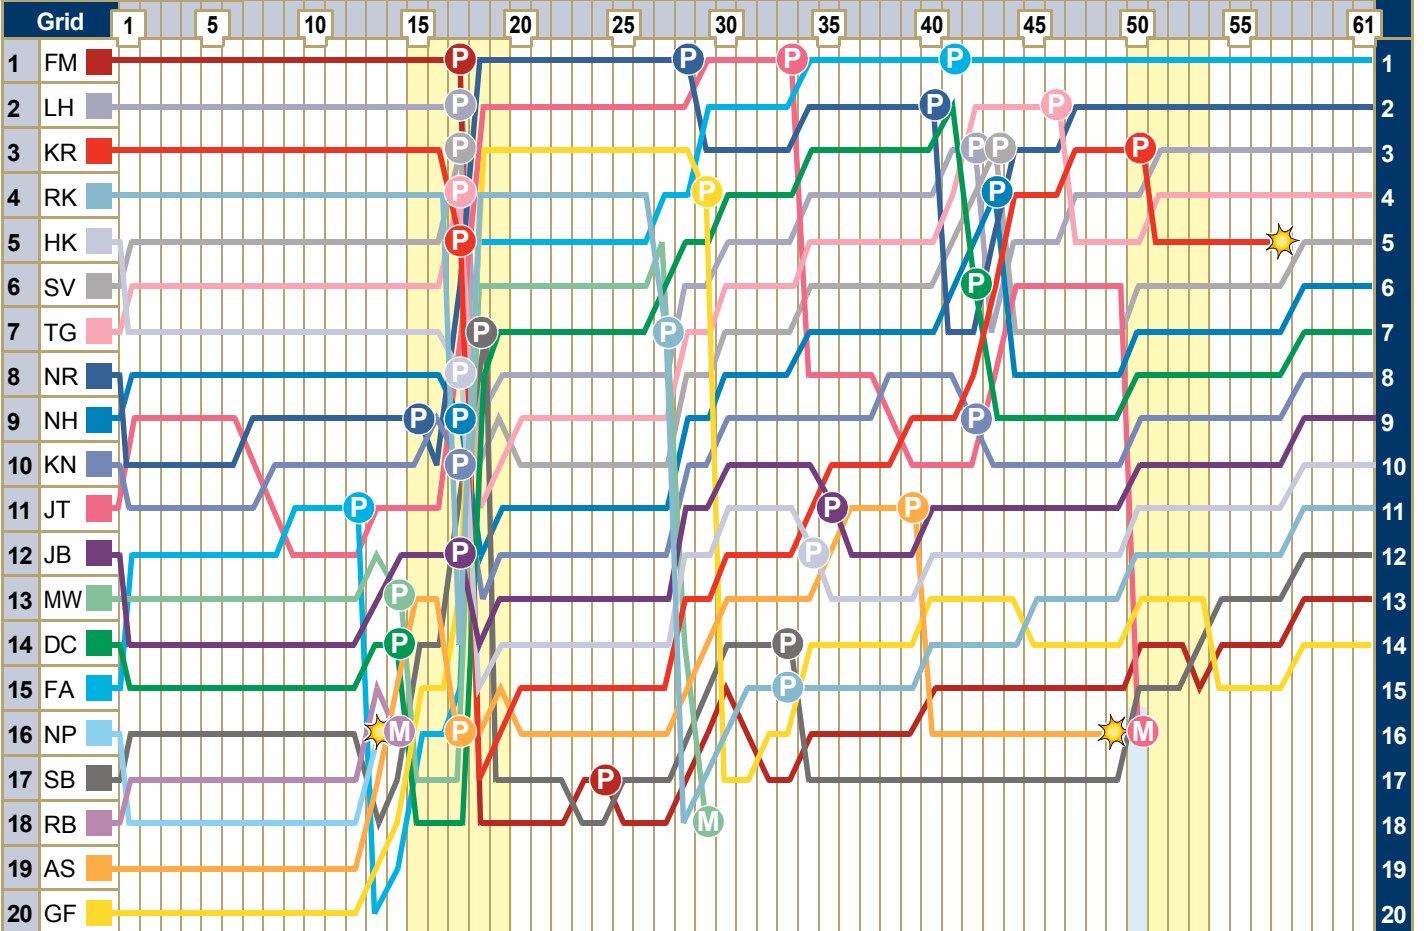

Grand Prix of Singapore

September 28 2008

Positions lap by lap

Key	☀ Accident	Ⓜ Mechanical failure	Ⓟ Pit stop	🟡 Safety Car	🟡 Lapped	Ⓡ Black Flagged
KR: K Räikkönen	FA: F Alonso	DC: D Coulthard	SB: S Bourdais	AS: A Sutil		
FM: F Massa	NP: N Piquet	MW: M Webber	SV: S Vettel	GF: G Fisichella		
NH: N Heidfeld	NR: N Rosberg	JT: J Trulli	JB: J Button	LH: L Hamilton		
RK: R Kubica	KN: K Nakajima	TG: T Glock	RB: R Barrichello	HK: H Kovalainen		