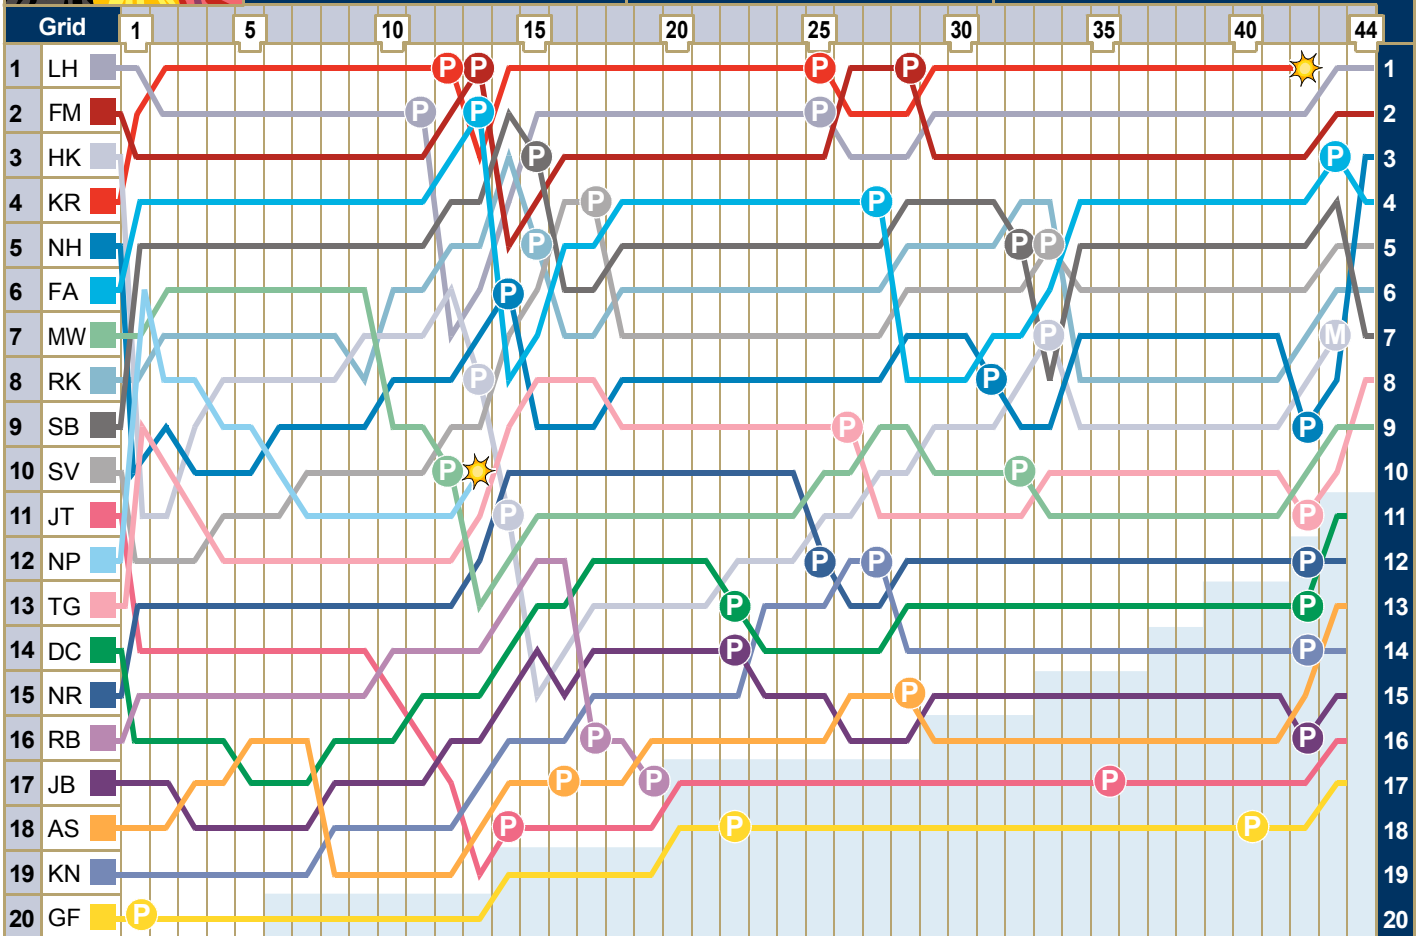

Grand Prix of Belgium

September 07 2008

Positions lap by lap

Key	☀ Accident	Ⓜ Mechanical failure	Ⓟ Pit stop	☐ Safety Car	☐ Lapped	Ⓡ Black Flagged	Ⓢ
KR: K Räikkönen	FA: F Alonso	DC: D Coulthard	SB: S Bourdais	AS: A Sutil			
FM: F Massa	NP: N Piquet	MW: M Webber	SV: S Vettel	GF: G Fisichella			
NH: N Heidfeld	NR: N Rosberg	JT: J Trulli	JB: J Button	LH: L Hamilton			
RK: R Kubica	KN: K Nakajima	TG: T Glock	RB: R Barrichello	HK: H Kovalainen			