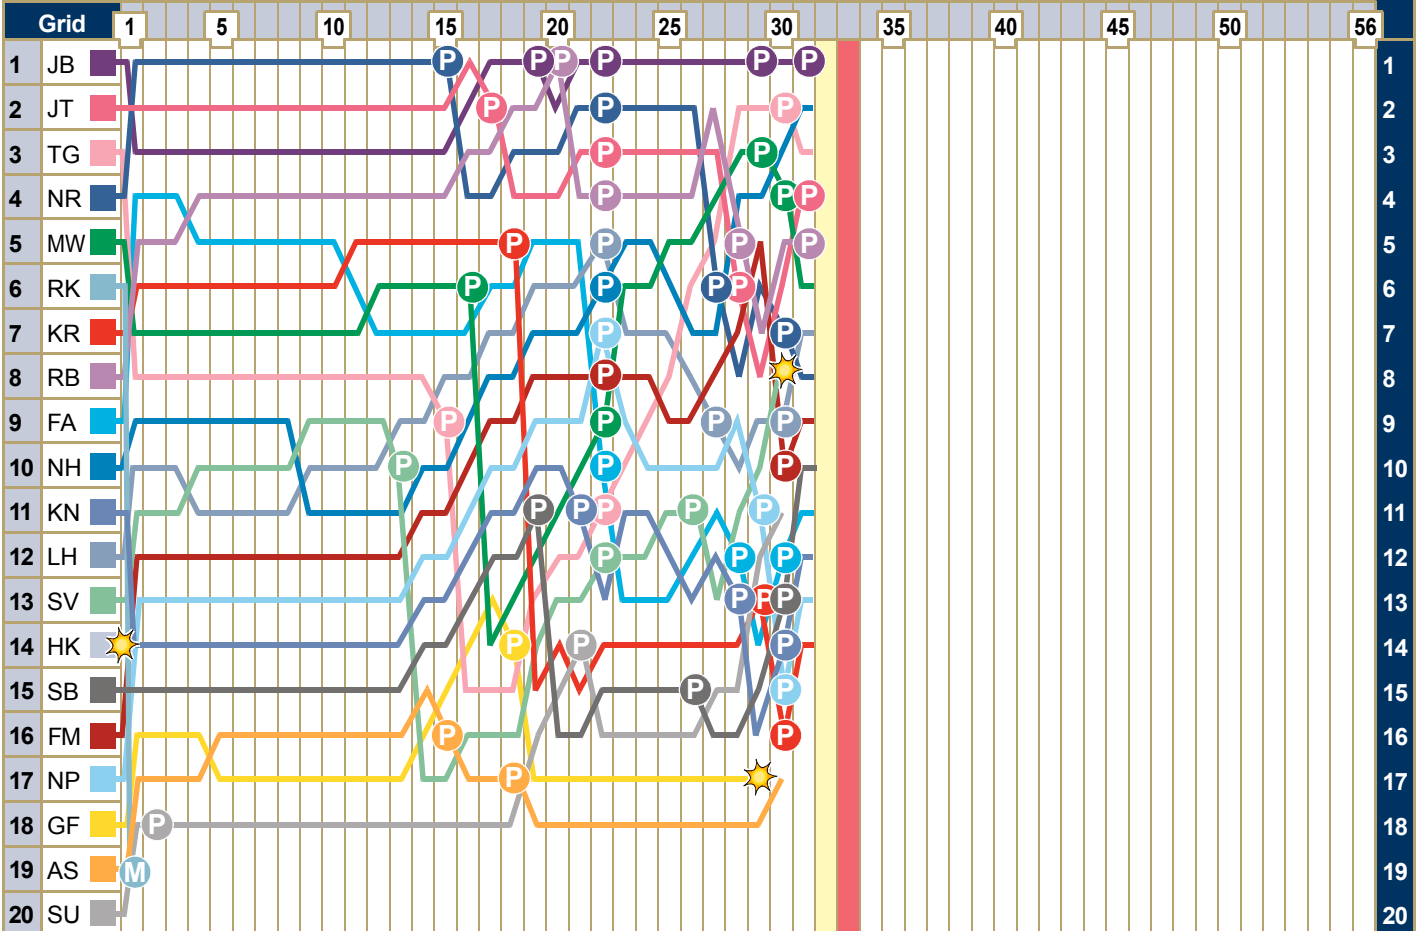

Grand Prix of Malaysia

April 05 2009

Positions lap by lap

Key	★ Accident	M Mechanical failure	P Pit stop	E Excluded	Lapped	Safety Car	Race Stopped
LH: L Hamilton	NH: N Heidfeld	JT: J Trulli	MW: M Webber	AS: A Sutil			
HK: H Kovalainen	RK: R Kubica	TG: T Glock	SV: S Vettel	GF: G Fisichella			
FM: F Massa	FA: F Alonso	SB: S Bourdais	NR: N Rosberg	JB: J Button			
KR: K Räikkönen	NP: N Piquet	SU: S Buemi	KN: K Nakajima	RB: R Barrichello			