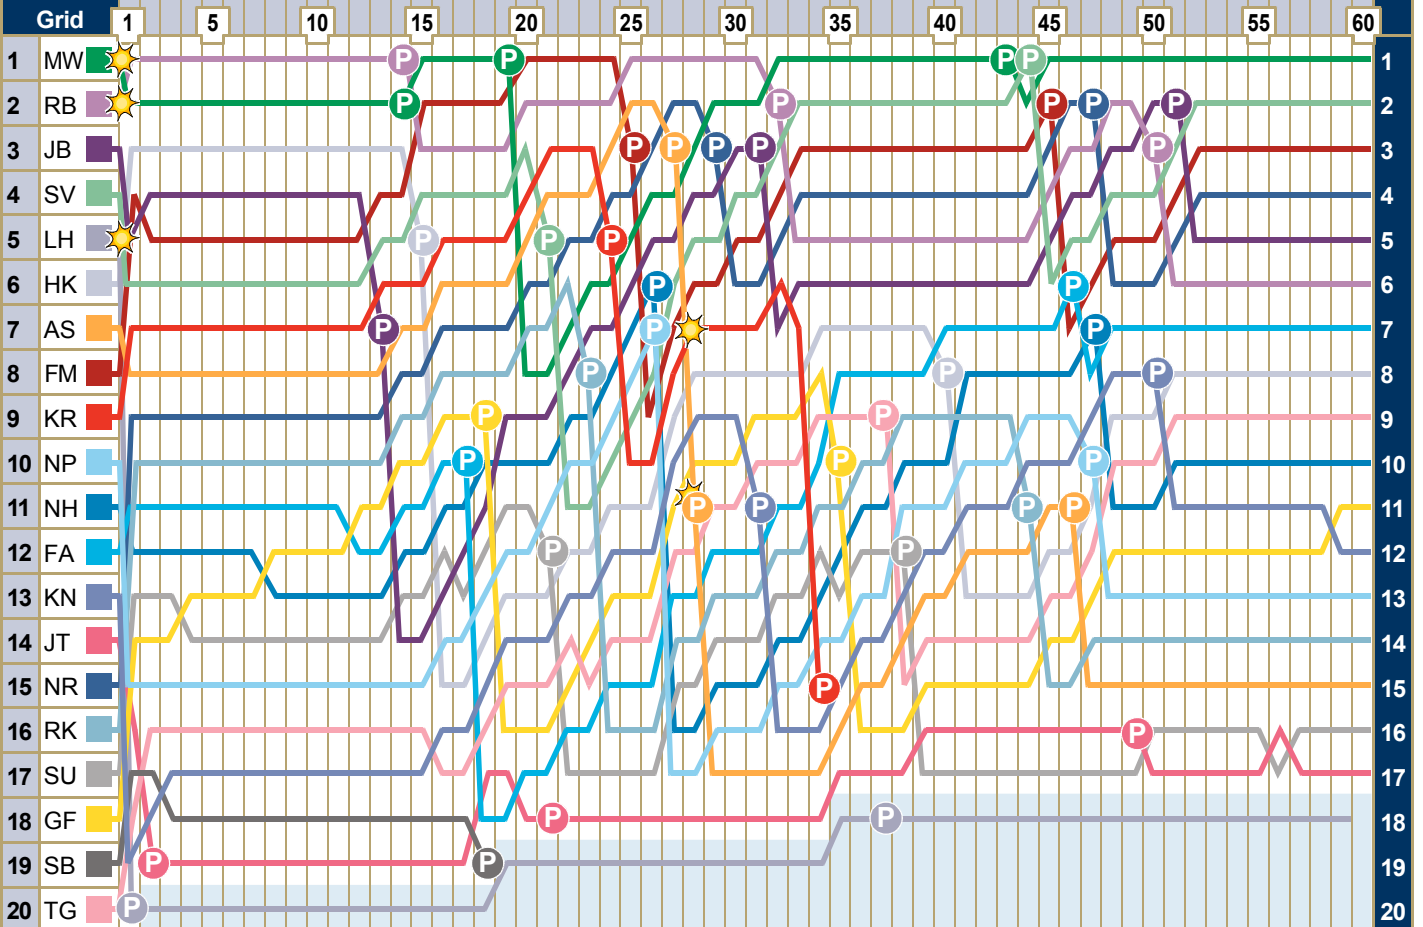

# Grand Prix of Germany

July 12 2009

Positions lap by lap

Key	Accident	M Mechanical failure	P Pit stop	B Black Flagged	Safety Car	Lapped
LH: L Hamilton	NH: N Heidfeld	JT: J Trulli	MW: M Webber	AS: A Sutil		
HK: H Kovalainen	RK: R Kubica	TG: T Glock	SV: S Vettel	GF: G Fisichella		
FM: F Massa	FA: F Alonso	SB: S Bourdais	NR: N Rosberg	JB: J Button		
KR: K Räikkönen	NP: N Piquet	SU: S Buemi	KN: K Nakajima	RB: R Barrichello		