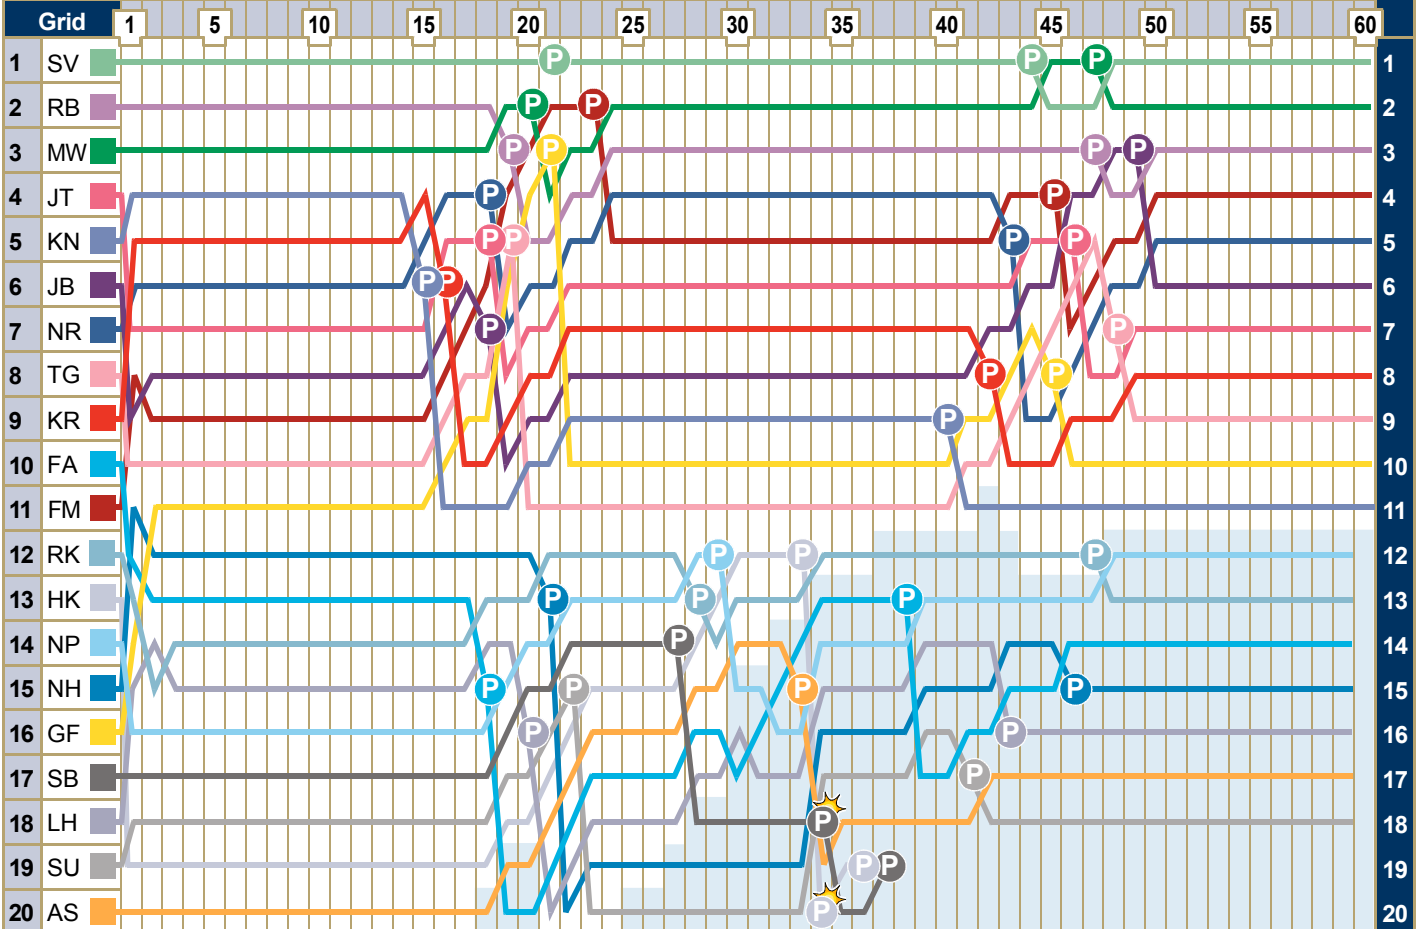

# Grand Prix of Great Britain

June 21 2009

Positions lap by lap

Key	Accident	M Mechanical failure	P Pit stop	B Black Flagged	SC Safety Car	L Lapped
LH: L Hamilton	NH: N Heidfeld	JT: J Trulli	MW: M Webber	AS: A Sutil		
HK: H Kovalainen	RK: R Kubica	TG: T Glock	SV: S Vettel	GF: G Fisichella		
FM: F Massa	FA: F Alonso	SB: S Bourdais	NR: N Rosberg	JB: J Button		
KR: K Räikkönen	NP: N Piquet	SU: S Buemi	KN: K Nakajima	RB: R Barrichello		