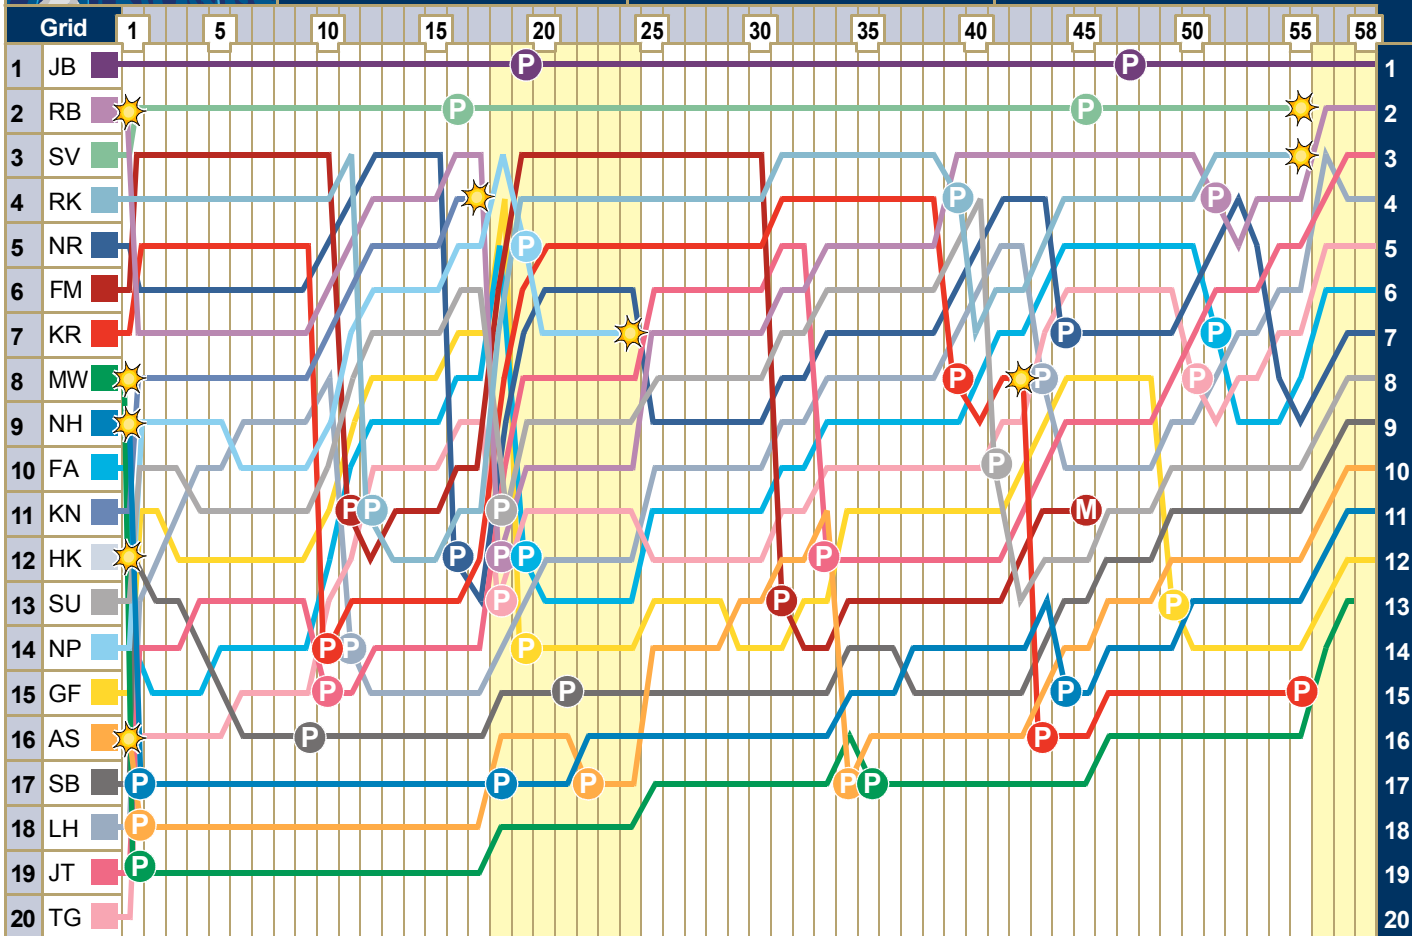

Grand Prix of Australia

March 29 2009

Positions lap by lap

Key	★ Accident	M Mechanical failure	P Pit stop	L Lapped	Safety Car	B Black Flagged	E Excluded
LH: L Hamilton	NH: N Heidfeld	JT: J Trulli	MW: M Webber	AS: A Sutil			
HK: H Kovalainen	RK: R Kubica	TG: T Glock	SV: S Vettel	GF: G Fisichella			
FM: F Massa	FA: F Alonso	SB: S Bourdais	NR: N Rosberg	JB: J Button			
KR: K Räikkönen	NP: N Piquet	SU: S Buemi	KN: K Nakajima	RB: R Barrichello			