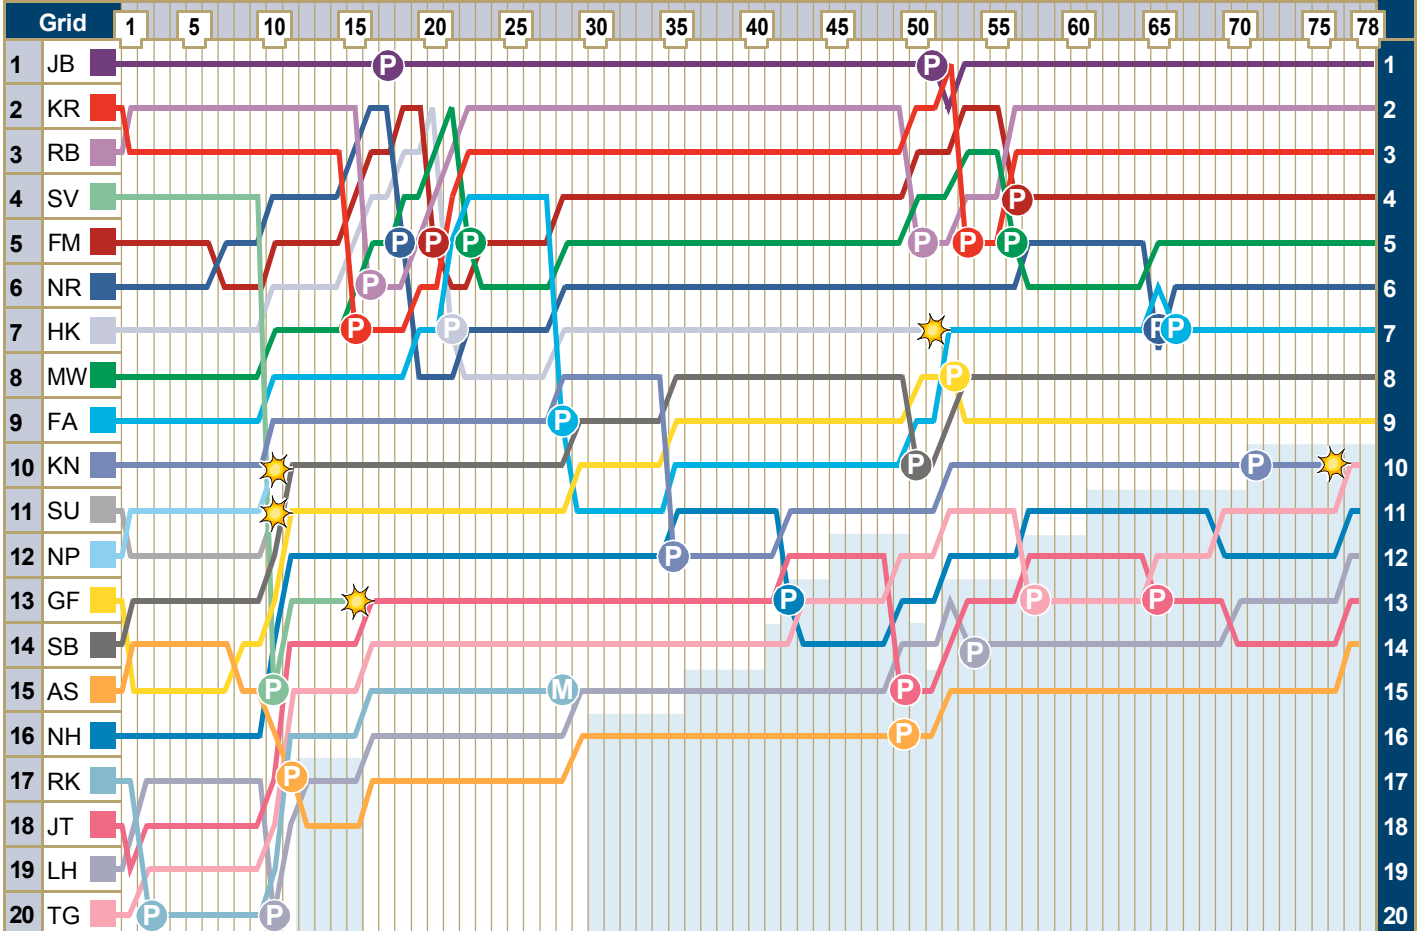

Grand Prix of Monaco

May 24 2009

Positions lap by lap

Key	★ Accident	M Mechanical failure	P Pit stop	Safety Car	Lapped	B Black Flagged
LH: L Hamilton	NH: N Heidfeld	JT: J Trulli	MW: M Webber	AS: A Sutil		
HK: H Kovalainen	RK: R Kubica	TG: T Glock	SV: S Vettel	GF: G Fisichella		
FM: F Massa	FA: F Alonso	SB: S Bourdais	NR: N Rosberg	JB: J Button		
KR: K Räikkönen	NP: N Piquet	SU: S Buemi	KN: K Nakajima	RB: R Barrichello		