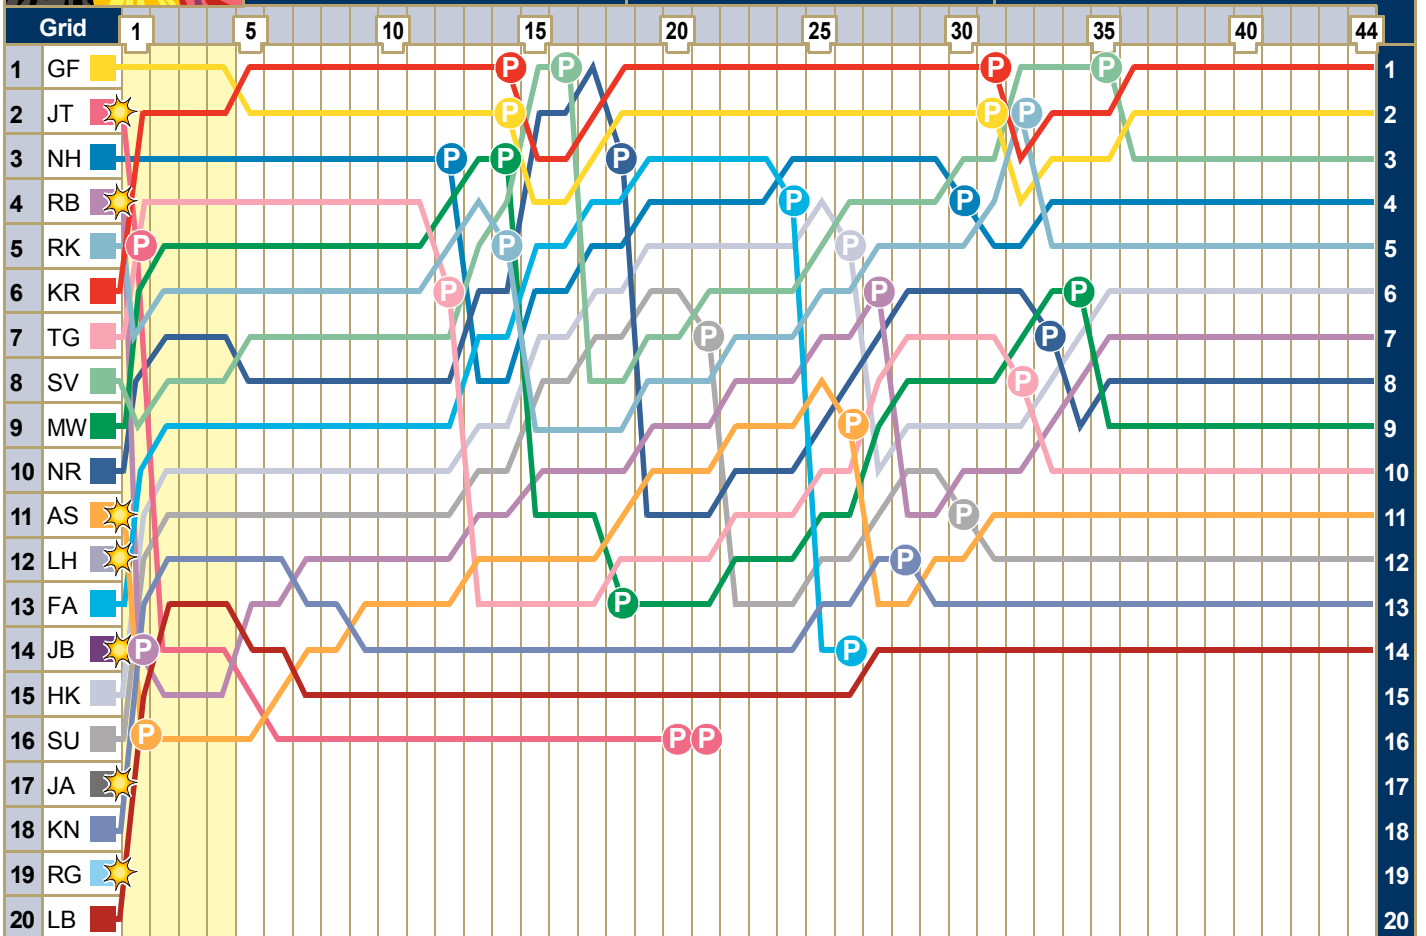

Grand Prix of Belgium

August 30 2009

Positions lap by lap

Key	★ Accident	M Mechanical failure	P Pit stop	Safety Car	Lapped	B Black Flagged
LH: L Hamilton	NH: N Heidfeld	JT: J Trulli	MW: M Webber	AS: A Sutil		
HK: H Kovalainen	RK: R Kubica	TG: T Glock	SV: S Vettel	GF: G Fisichella		
LB: L Badoer	FA: F Alonso	JA: J Alguersuari	NR: N Rosberg	JB: J Button		
KR: K Räikkönen	RG: R Grosjean	SU: S Buemi	KN: K Nakajima	RB: R Barrichello		