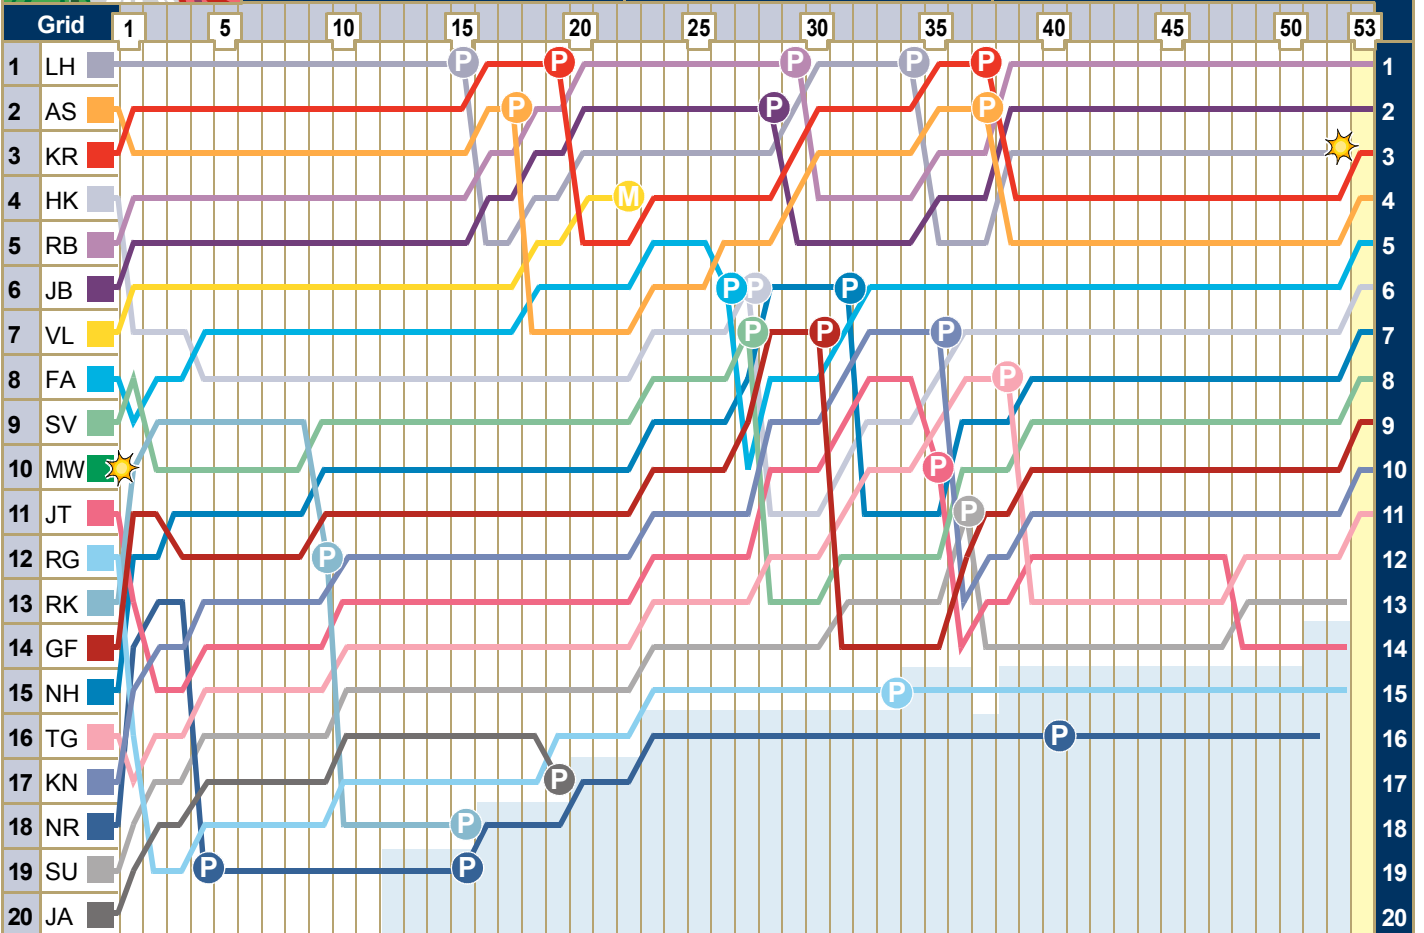

# Grand Prix of Italy

September 13 2009

Positions lap by lap

Key	☀ Accident	Ⓜ Mechanical failure	Ⓟ Pit stop	🟡 Safety Car	🟦 Lapped	Ⓡ Black Flagged
🟩 LH: L Hamilton	🟦 NH: N Heidfeld	🟥 JT: J Trulli	🟢 MW: M Webber	🟠 AS: A Sutil		
🟨 HK: H Kovalainen	🟡 RK: R Kubica	🟡 TG: T Glock	🟢 SV: S Vettel	🟡 VL: V Liuzzi		
🟥 GF: G Fisichella	🟡 FA: F Alonso	🟤 JA: J Alguersuari	🟡 NR: N Rosberg	🟡 JB: J Button		
🟥 KR: K Räikkönen	🟡 RG: R Grosjean	🟤 SU: S Buemi	🟡 KN: K Nakajima	🟡 RB: R Barrichello		