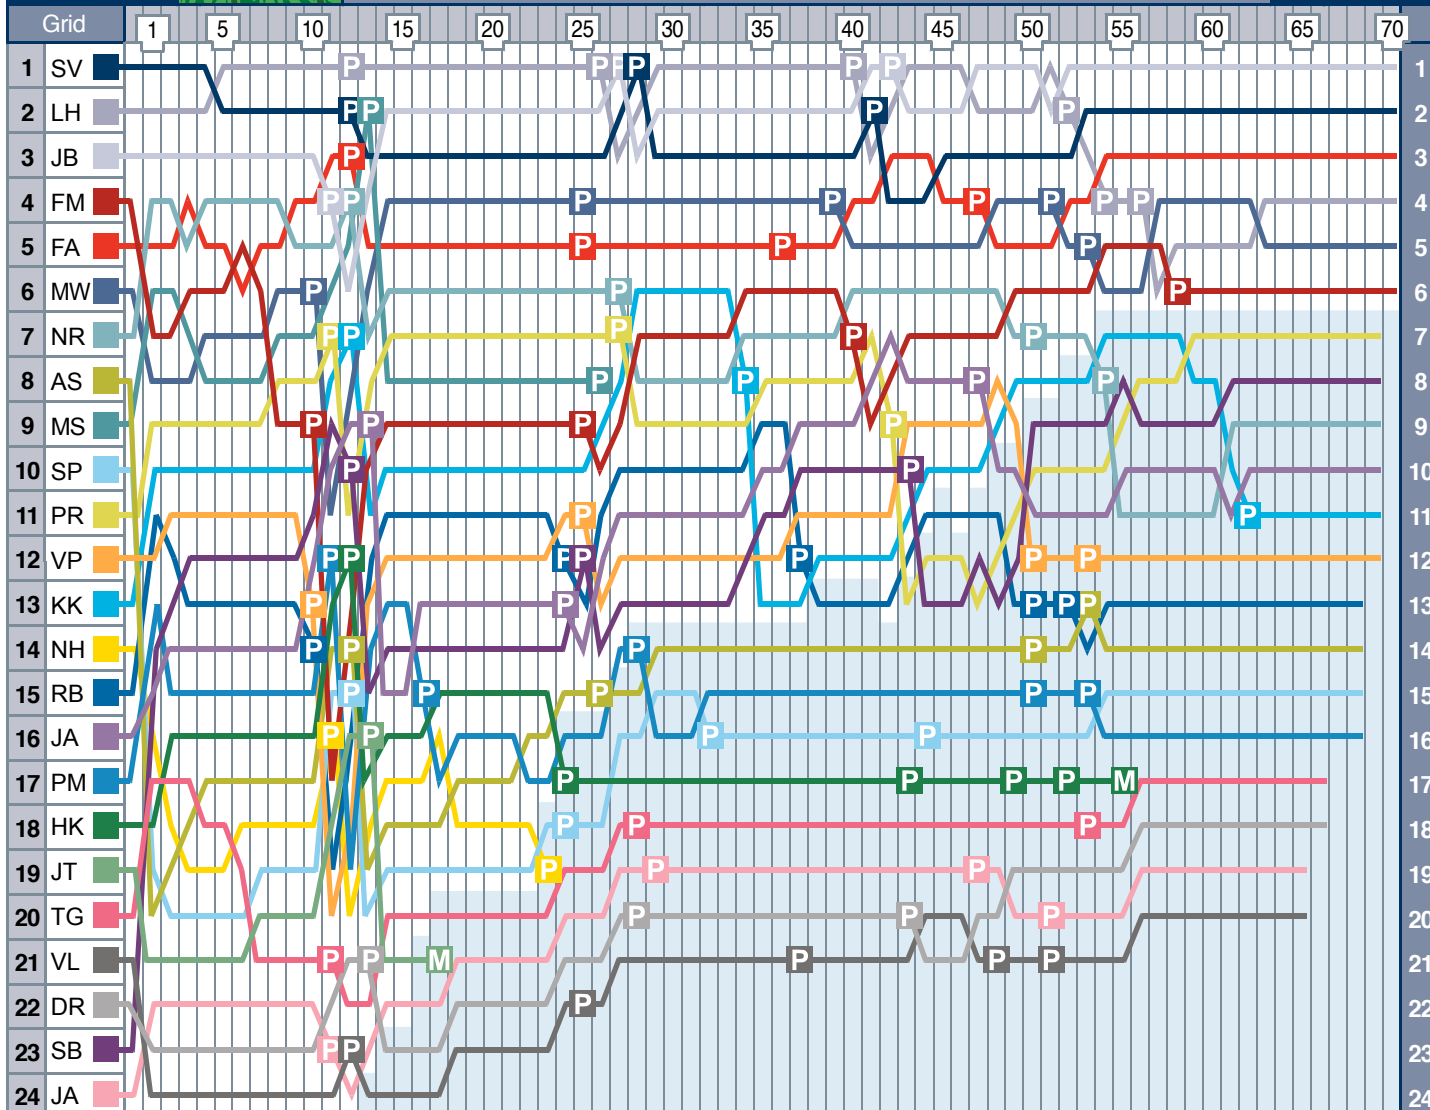

# HUNGARIAN GRAND PRIX | Round 11 | Lap Chart | Positions lap by lap

31 July 2011. Hungaroring, Budapest | Start time - Local : 14:00 - GMT : 12:00

Key	☀ Accident	M Mechanical failure	P Pit stop	B Black Flagged	☐ Safety Car	☐ Lapped
SV: S Vettel	FA: F Alonso	NH: N Heidfeld	AS: A Sutil	SB: S Buemi	TG: T Glock	
MW: M Webber	FM: F Massa	VP: V Petrov	PR: P di Resta	JA: J Alguersuari	JA: J D'Ambrosio	
LH: L Hamilton	MS: M Schumacher	RB: R Barrichello	KK: K Kobayashi	HK: H Kovalainen	DR: D Ricciardo	
JB: J Button	NR: N Rosberg	PM: P Maldonado	SP: S Perez	JT: J Trulli	VL: V Liuzzi	