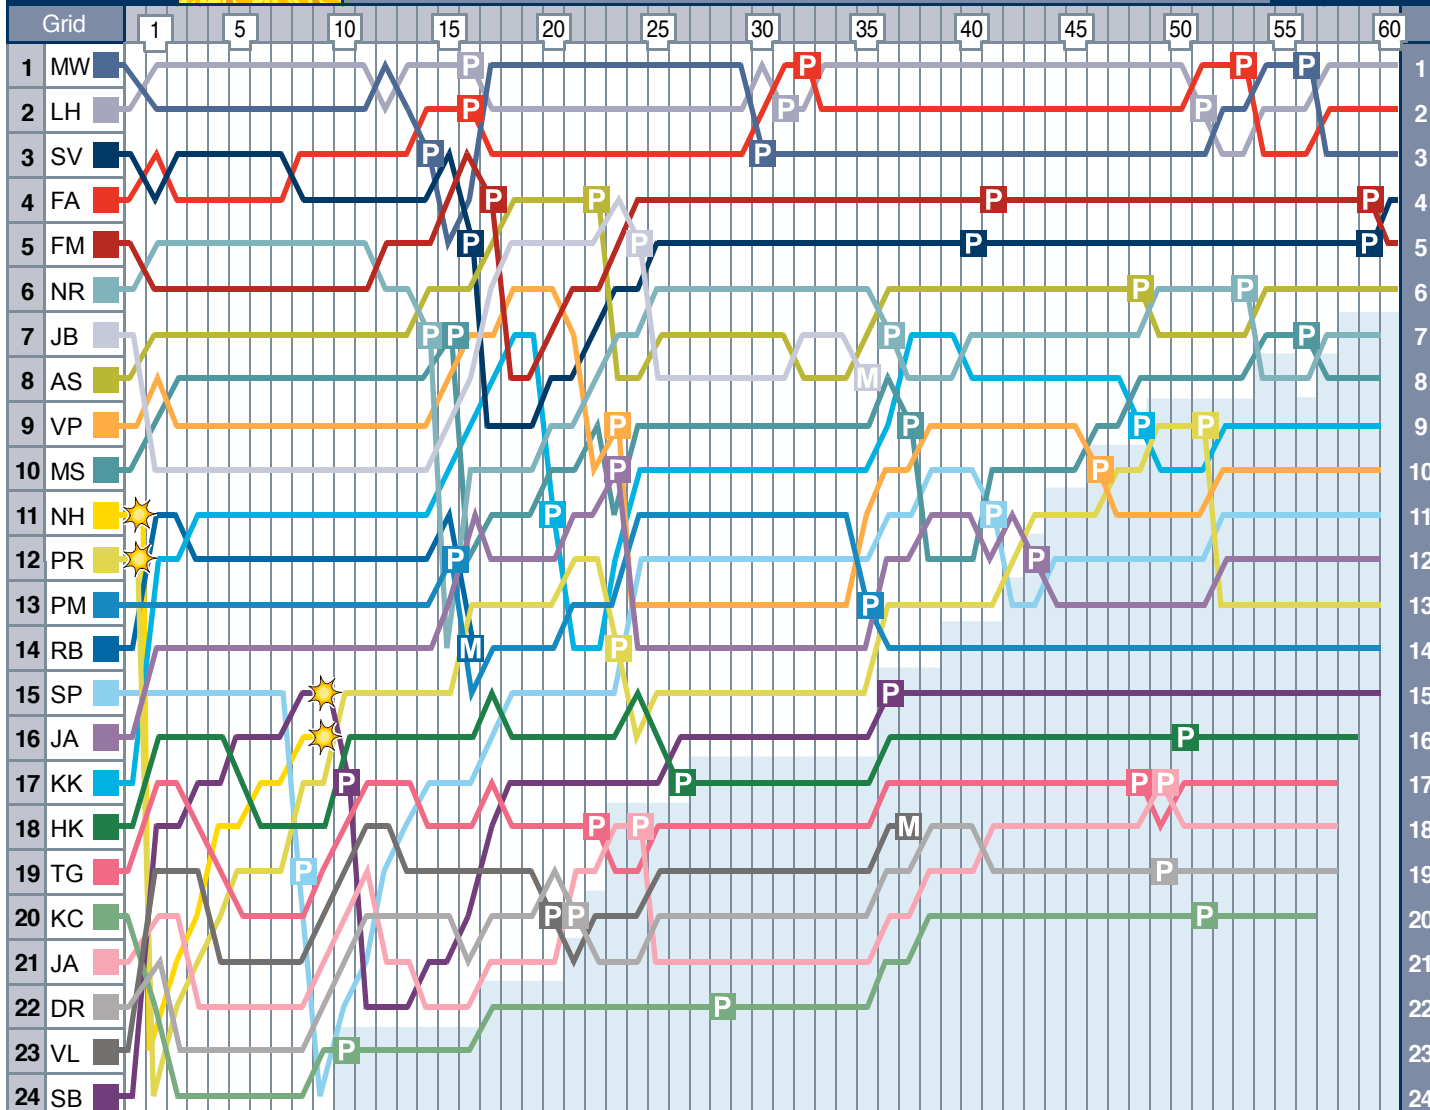

GERMAN GRAND PRIX | Round 10 | Lap Chart | Positions lap by lap

24 July, 2011 - Nurburgring, Germany | Start time - Local : 14:00 - GMT : 12:00

Key	☀ Accident	M Mechanical failure	P Pit stop	B Black Flagged	☐ Safety Car	☐ Lapped
SV: S Vettel	FA: F Alonso	NH: N Heidfeld	AS: A Sutil	SB: S Buemi	TG: T Glock	
MW: M Webber	FM: F Massa	VP: V Petrov	PR: P di Resta	JA: J Alguersuari	JA: J D'Ambrosio	
LH: L Hamilton	MS: M Schumacher	RB: R Barrichello	KK: K Kobayashi	HK: H Kovalainen	DR: D Ricciardo	
JB: J Button	NR: N Rosberg	PM: P Maldonado	SP: S Perez	KC: K Chandhok	VL: V Liuzzi	