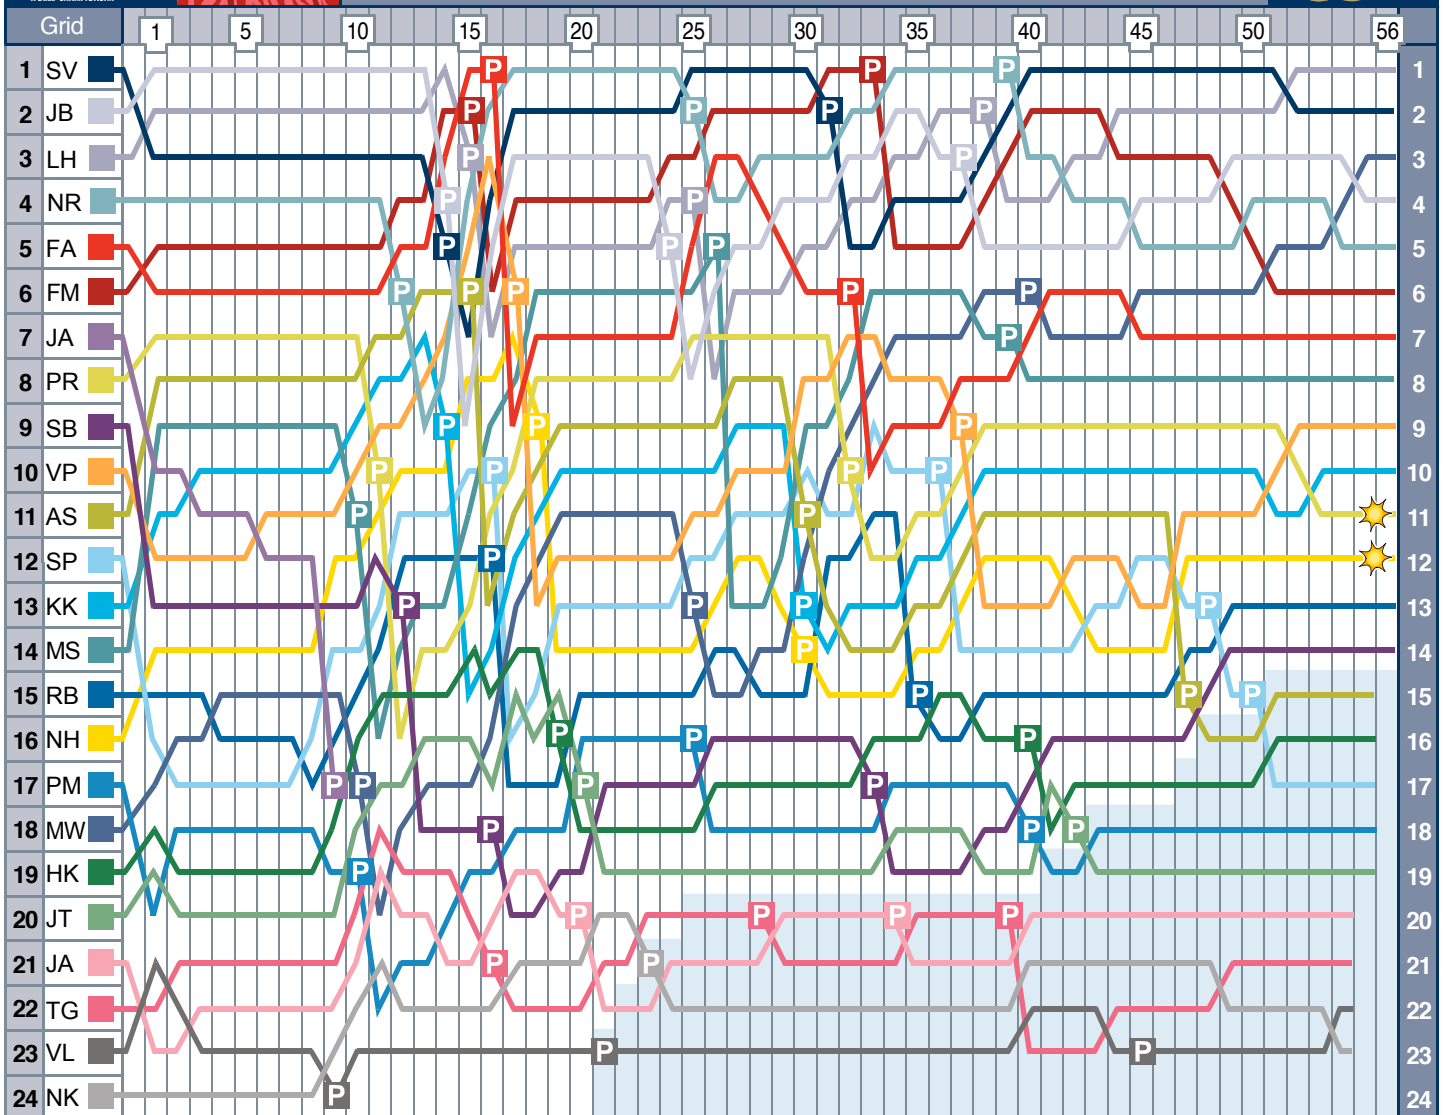

CHINESE GRAND PRIX | Round 3 | Lap Chart | Positions lap by lap

17 April, 2011. Shanghai, China | Race start time - Local : 15:00 - GMT : 07:00

Key	🌟 Accident	M Mechanical failure	P Pit stop	B Black Flagged	🟡 Safety Car	☐ Lapped
SV: S Vettel	FA: F Alonso	NH: N Heidfeld	AS: A Sutil	SB: S Buemi	TG: T Glock	
MW: M Webber	FM: F Massa	VP: V Petrov	PR: P di Resta	JA: J Alguersuari	JA: J D'Ambrosio	
LH: L Hamilton	MS: M Schumacher	RB: R Barrichello	KK: K Kobayashi	HK: H Kovalainen	NK: N Karthikeyan	
JB: J Button	NR: N Rosberg	PM: P Maldonado	SP: S Perez	JT: J Trulli	VL: V Liuzzi	