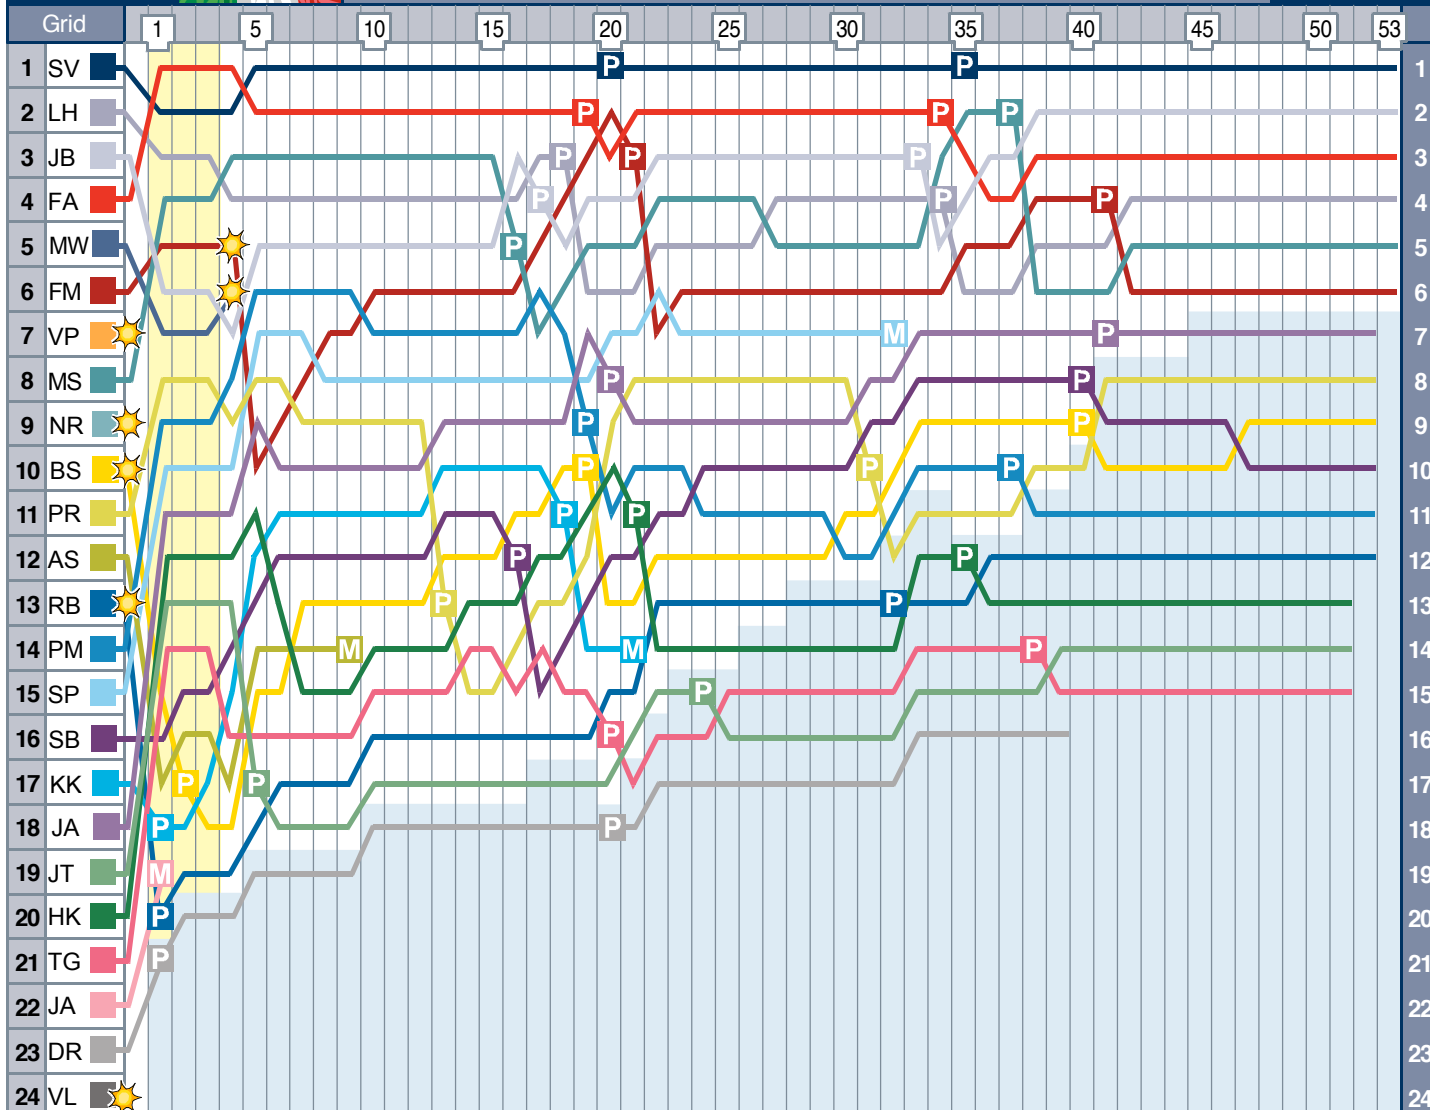

ITALIAN GRAND PRIX | Round 13 | Lap Chart | Positions lap by lap

11 September, 2011. Monza, Italy | Race start time - Local : 14:00 - GMT : 12:00

Key	☀ Accident	M Mechanical failure	P Pit stop	B Black Flagged	☐ Safety Car	☐ Lapped
SV: S Vettel	FA: F Alonso	BS: B Senna	AS: A Sutil	SB: S Buemi	TG: T Glock	
MW: M Webber	FM: F Massa	VP: V Petrov	PR: P di Resta	JA: J Alguersuari	JA: J D'Ambrosio	
LH: L Hamilton	MS: M Schumacher	RB: R Barrichello	KK: K Kobayashi	HK: H Kovalainen	DR: D Ricciardo	
JB: J Button	NR: N Rosberg	PM: P Maldonado	SP: S Perez	JT: J Trulli	VL: V Liuzzi	