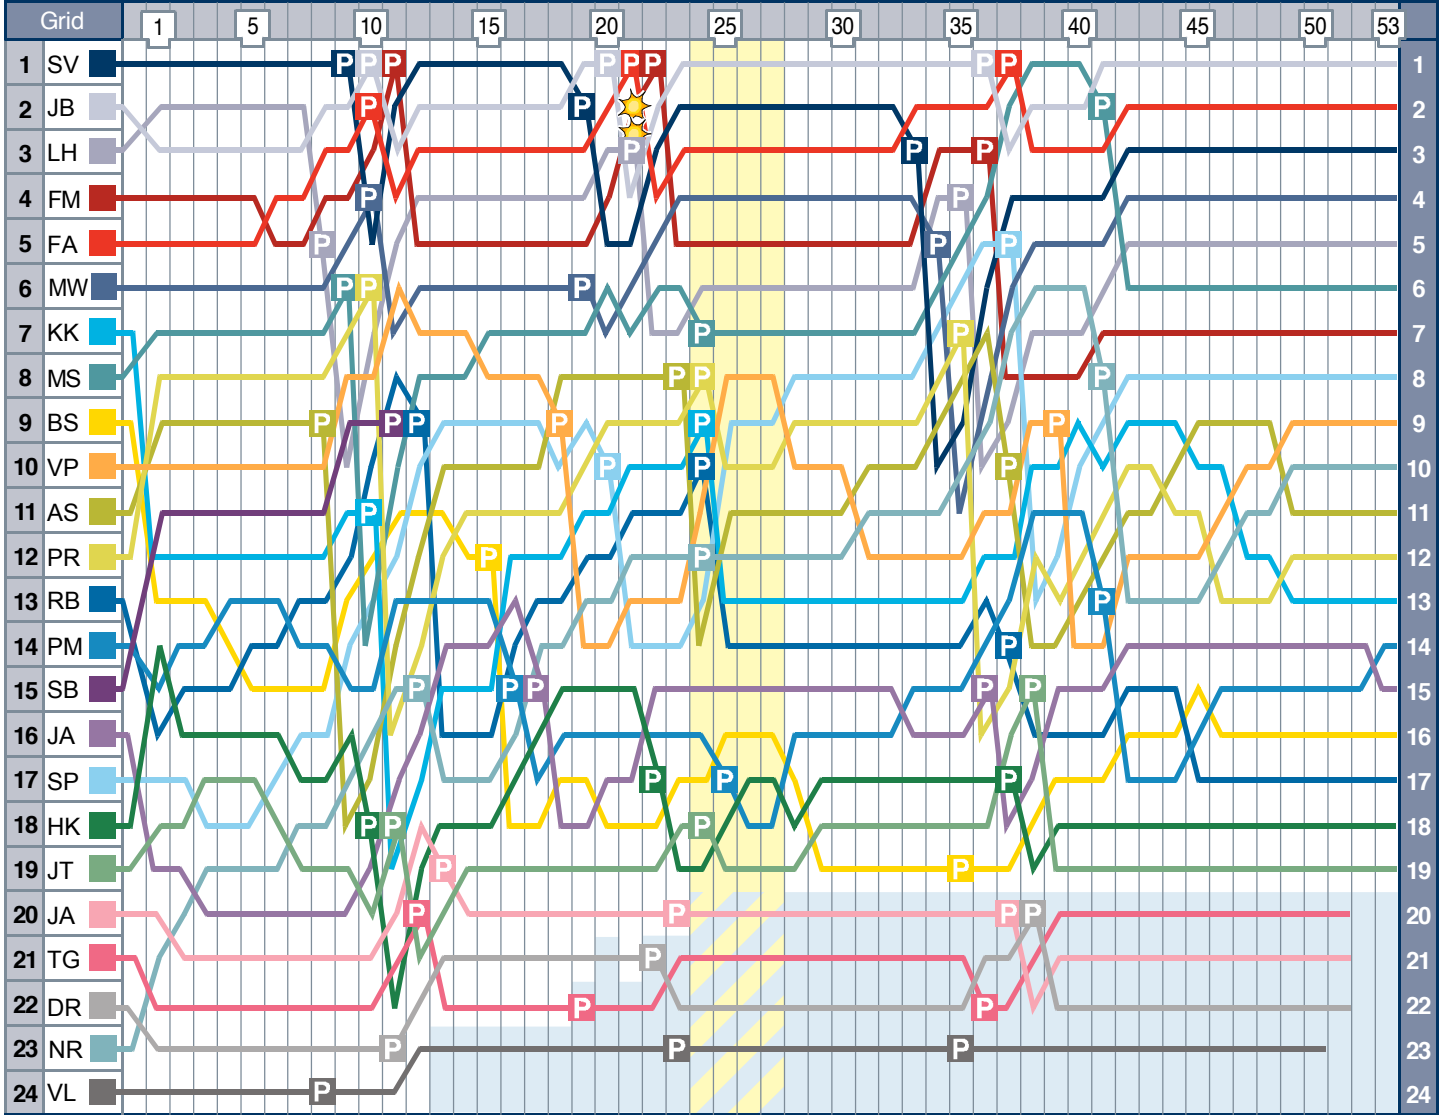

JAPANESE GRAND PRIX | Round 15 | Lap Chart | Positions lap by lap

Suzuka, Japan. 09 October, 2011 | Race start time - Local : 15:00 - GMT : 06:00

Key	☀ Accident	M Mechanical failure	P Pit stop	B Black Flagged	☑ Safety Car	☐ Lapped
SV: S Vettel	FA: F Alonso	BS: B Senna	AS: A Sutil	SB: S Buemi	TG: T Glock	
MW: M Webber	FM: F Massa	VP: V Petrov	PR: P di Resta	JA: J Alguersuari	JA: J D'Ambrosio	
LH: L Hamilton	MS: M Schumacher	RB: R Barrichello	KK: K Kobayashi	HK: H Kovalainen	DR: D Ricciardo	
JB: J Button	NR: N Rosberg	PM: P Maldonado	SP: S Perez	JT: J Trulli	VL: V Liuzzi	