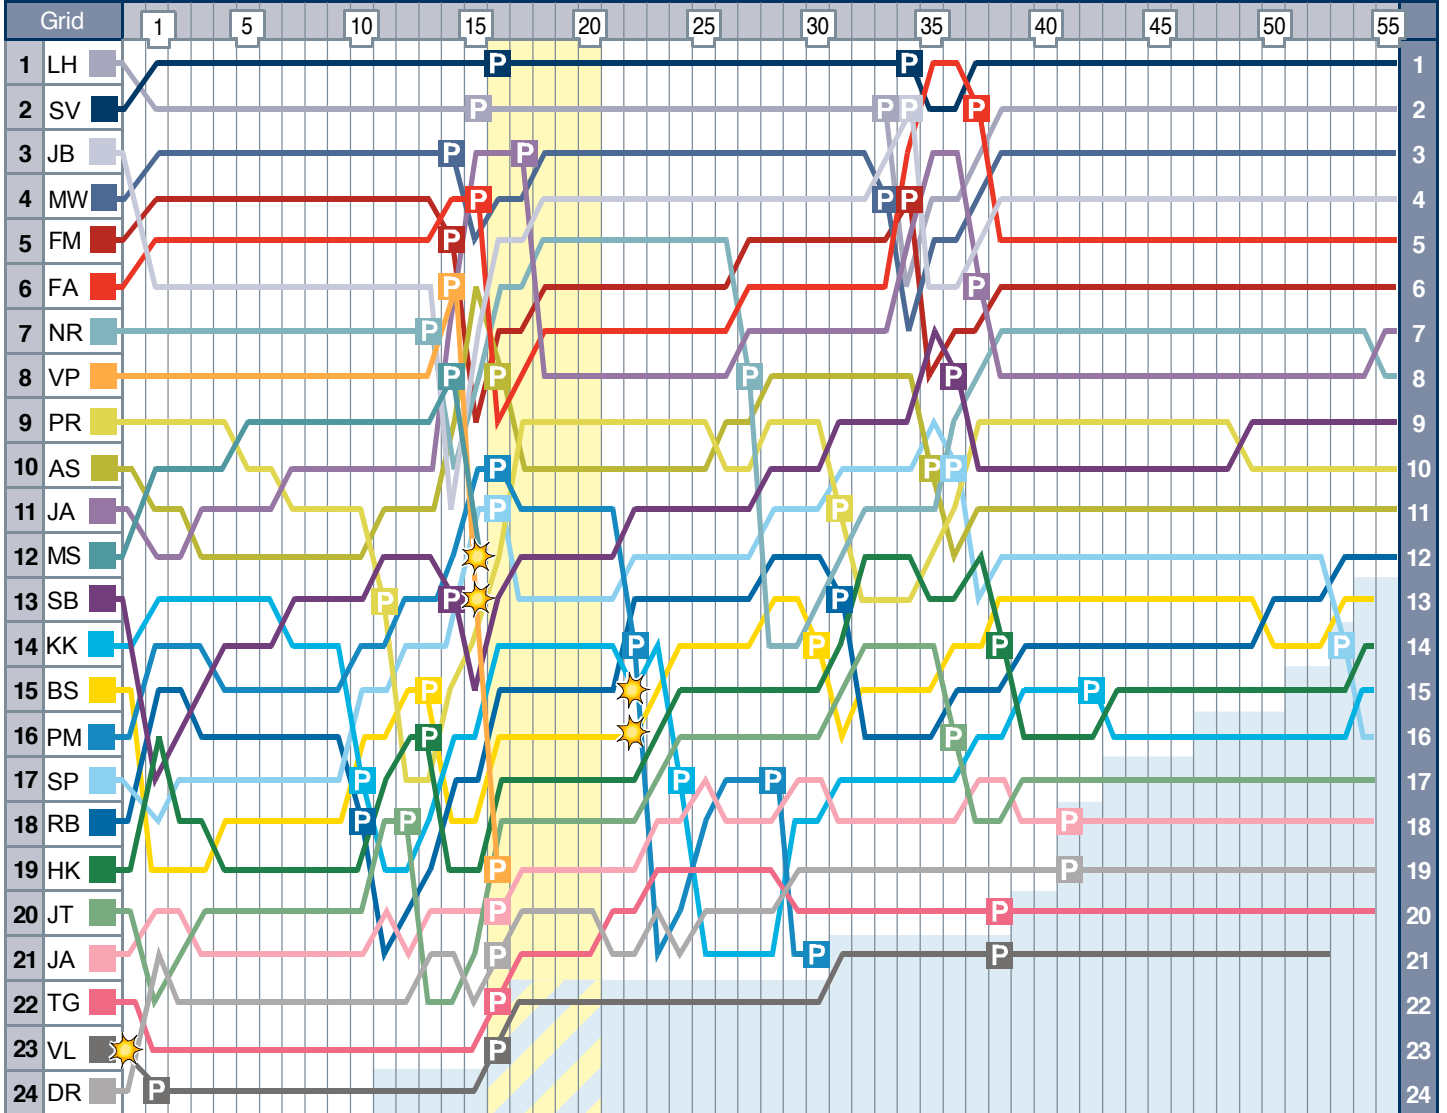

# KOREAN GRAND PRIX | Round 16 | Lap Chart | Positions lap by lap

Korean Auto Valley, Korea. 16 October, 2011 | Race start time - Local : 15:00 - GMT : 06:00

Key	☀ Accident	M Mechanical failure	P Pit stop	B Black Flagged	☐ Safety Car	☐ Lapped
SV: S Vettel	FA: F Alonso	BS: B Senna	AS: A Sutil	SB: S Buemi	TG: T Glock	
MW: M Webber	FM: F Massa	VP: V Petrov	PR: P di Resta	JA: J Alguersuari	JA: J D'Ambrosio	
LH: L Hamilton	MS: M Schumacher	RB: R Barrichello	KK: K Kobayashi	HK: H Kovalainen	DR: D Ricciardo	
JB: J Button	NR: N Rosberg	PM: P Maldonado	SP: S Perez	JT: J Trulli	VL: V Liuzzi	