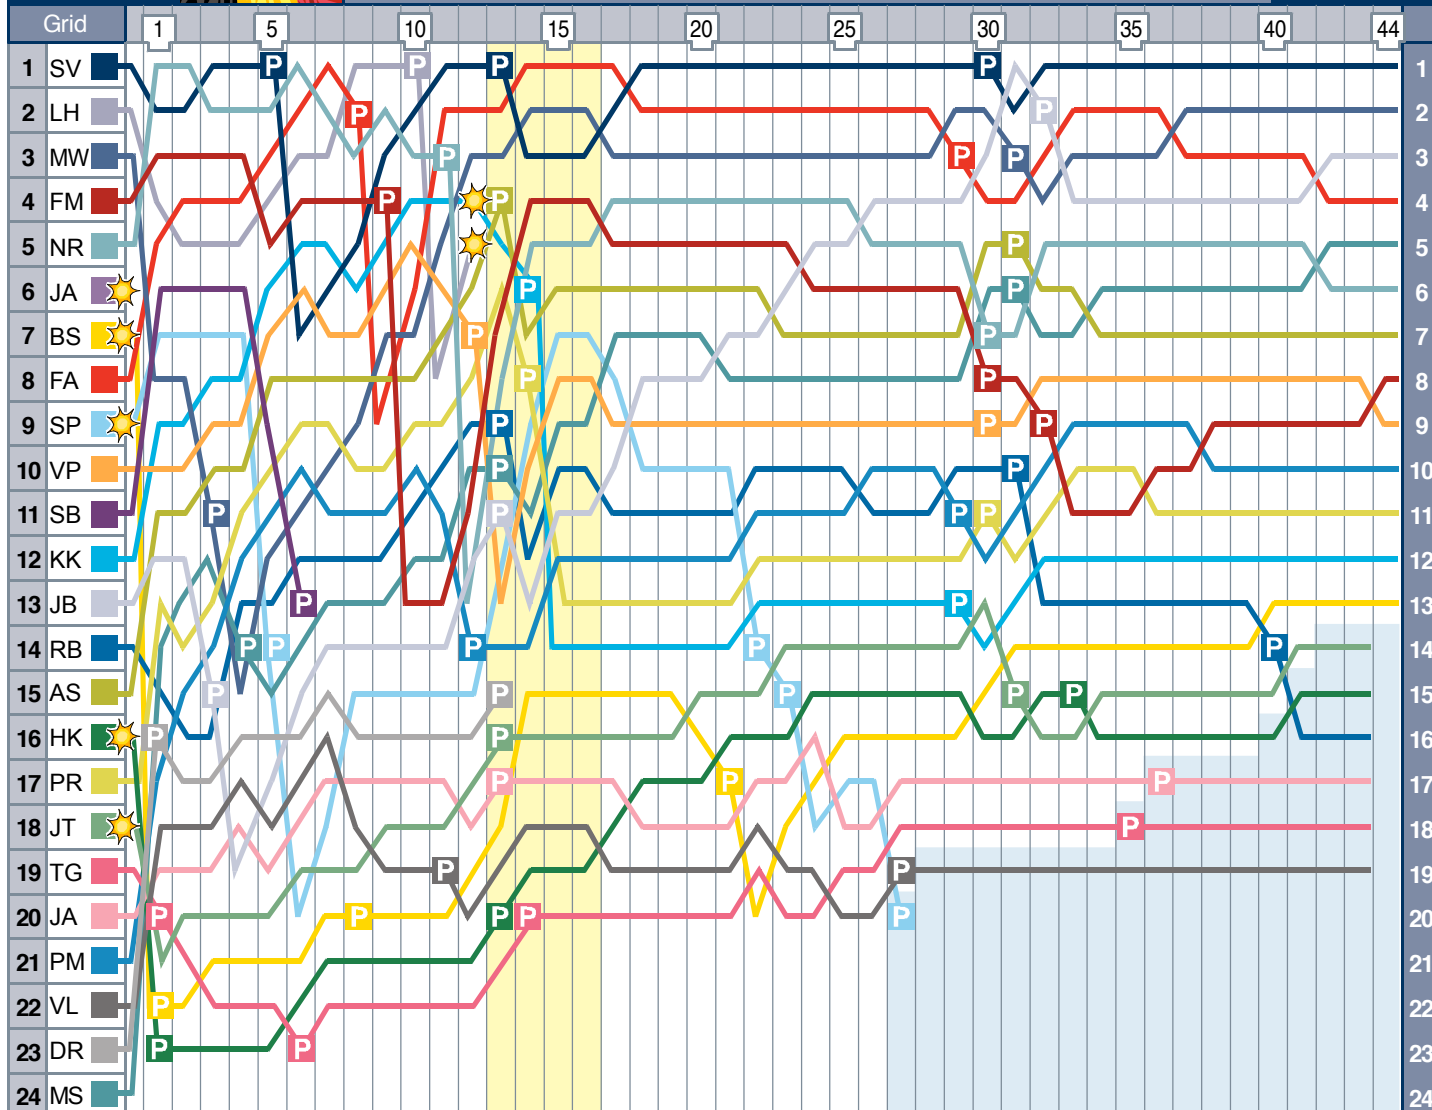

BELGIAN GRAND PRIX | Round 12 | Lap Chart | Positions lap by lap

28 August 2011 Spa-Francorchamps, Belgium | Start time - Local : 14:00 - GMT : 12:00

Key	☆ Accident	M Mechanical failure	P Pit stop	B Black Flagged	Yellow Safety Car	Light Blue Lapped
SV: S Vettel	FA: F Alonso	BS: B Senna	AS: A Sutil	SB: S Buemi	TG: T Glock	
MW: M Webber	FM: F Massa	VP: V Petrov	PR: P di Resta	JA: J Alguersuari	JA: J D'Ambrosio	
LH: L Hamilton	MS: M Schumacher	RB: R Barrichello	KK: K Kobayashi	HK: H Kovalainen	DR: D Ricciardo	
JB: J Button	NR: N Rosberg	PM: P Maldonado	SP: S Perez	JT: J Trulli	VL: V Liuzzi	