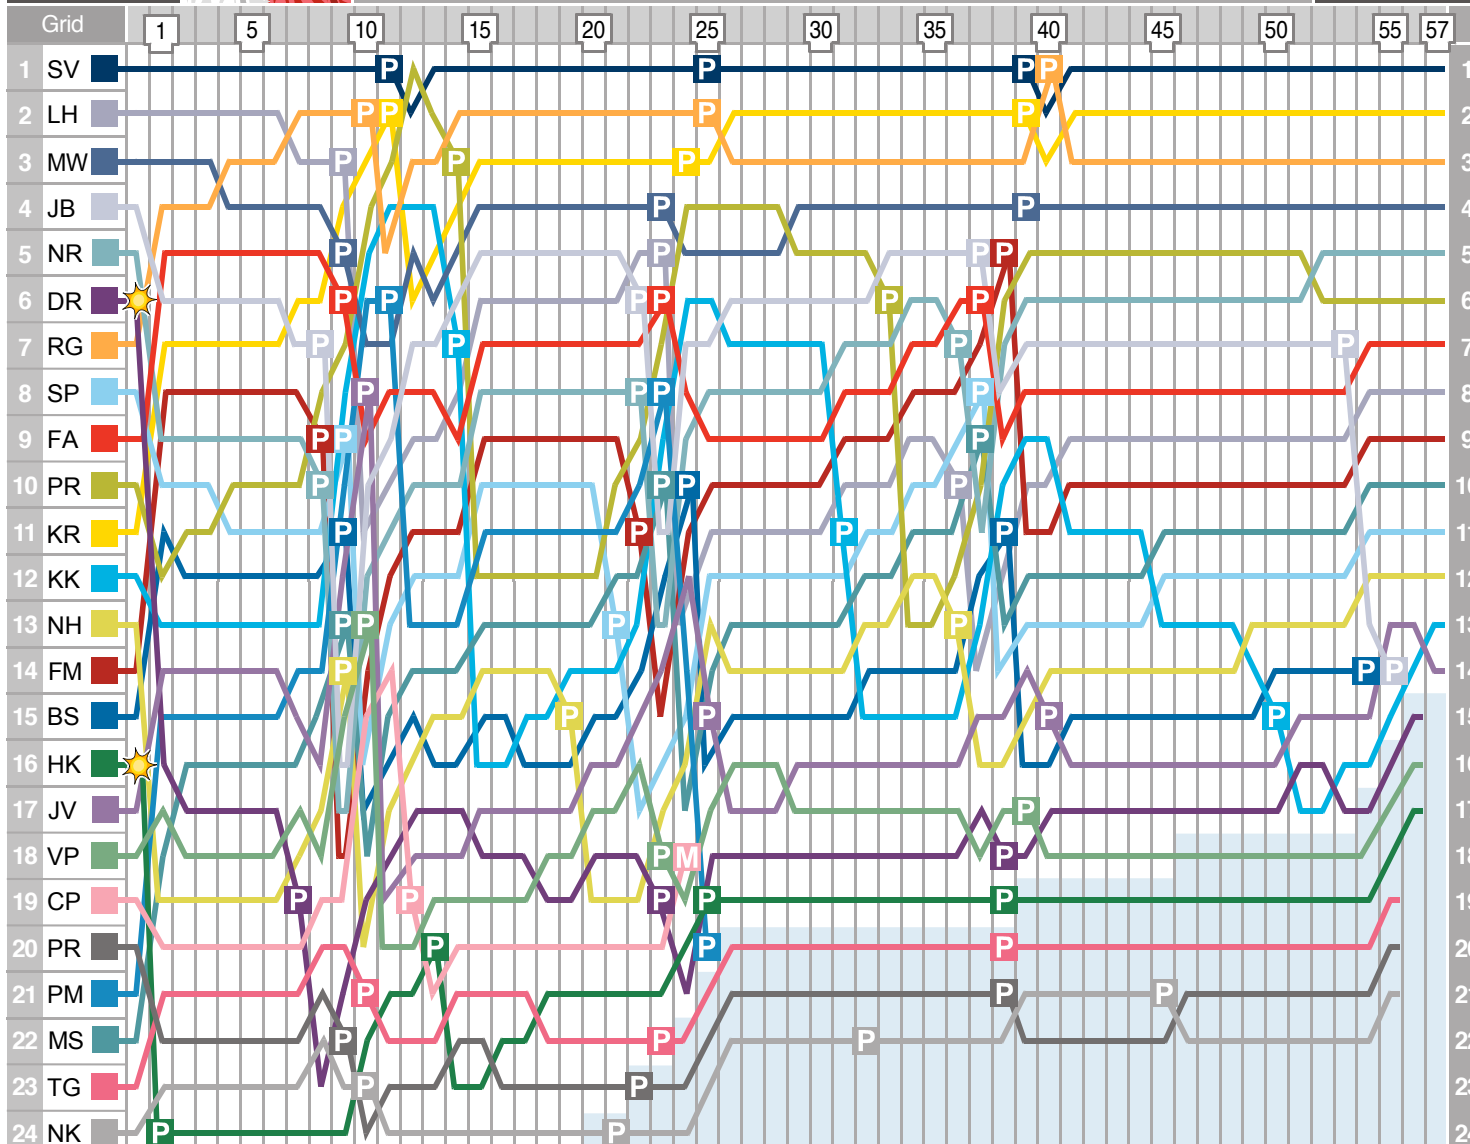

BAHRAIN GRAND PRIX | Round 4 | Lap Chart | Positions lap by lap

22 April, 2012. Manama, Bahrain | Start time - Local : 15:00 - GMT : 12:00

Key	☆ Accident	M Mechanical failure	P Pit stop	Red Flagged	Safety Car	Lapped
SV: S Vettel	FA: F Alonso	KR: K Raikkonen	KK: K Kobayashi	PM: P Maldonado	TG: T Glock	
MW: M Webber	FM: F Massa	RG: R Grosjean	SP: S Perez	BS: B Senna	CP: C Pic	
LH: L Hamilton	MS: M Schumacher	PR: P di Resta	DR: D Ricciardo	HK: H Kovalainen	PR: P de la Rosa	
JB: J Button	NR: N Rosberg	NH: N Hulkenberg	JV: J Vergne	VP: V Petrov	NK: N Karthikeyan	