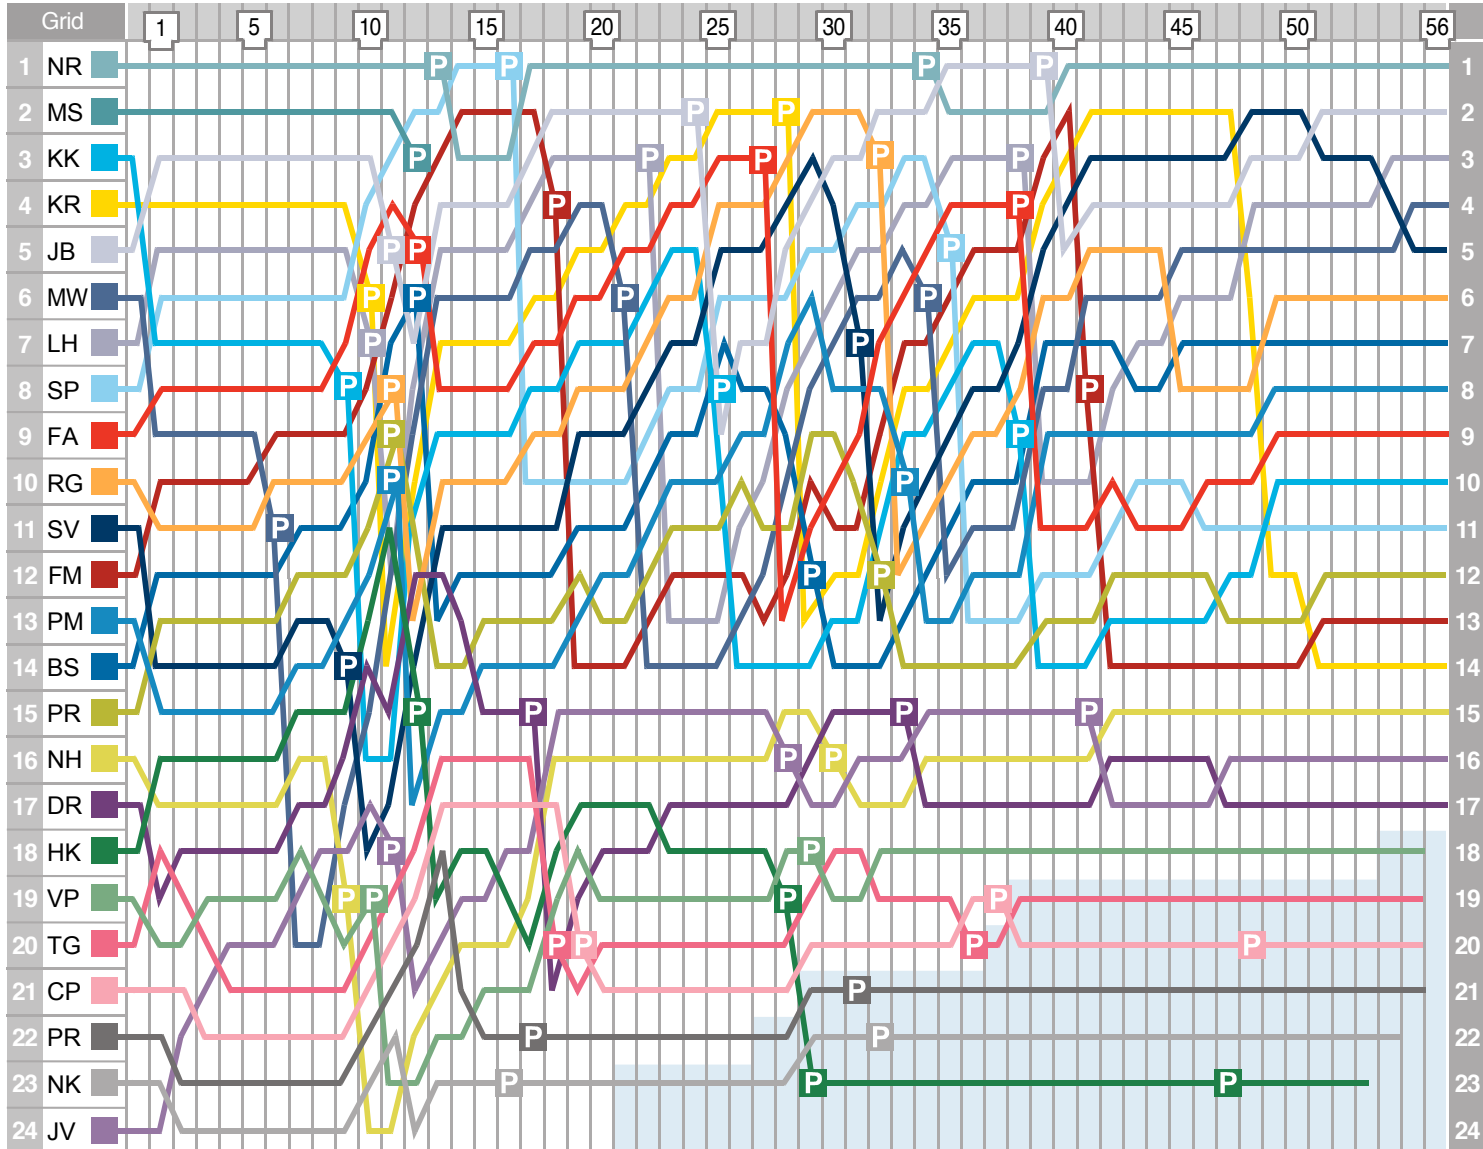

CHINESE GRAND PRIX | Round 3 | Lap Chart | Positions lap by lap

15 April, 2012. Shanghai Circuit | Start time - Local : 15:00 - GMT : 07:00

Key	Accident	Mechanical failure	Pit stop	Red Flagged	Safety Car	Lapped
SV: S Vettel	FA: F Alonso	KR: K Raikkonen	KK: K Kobayashi	PM: P Maldonado	TG: T Glock	
MW: M Webber	FM: F Massa	RG: R Grosjean	SP: S Perez	BS: B Senna	CP: C Pic	
LH: L Hamilton	MS: M Schumacher	PR: P di Resta	DR: D Ricciardo	HK: H Kovalainen	PR: P de la Rosa	
JB: J Button	NR: N Rosberg	NH: N Hulkenberg	JV: J Vergne	VP: V Petrov	NK: N Karthikeyan	