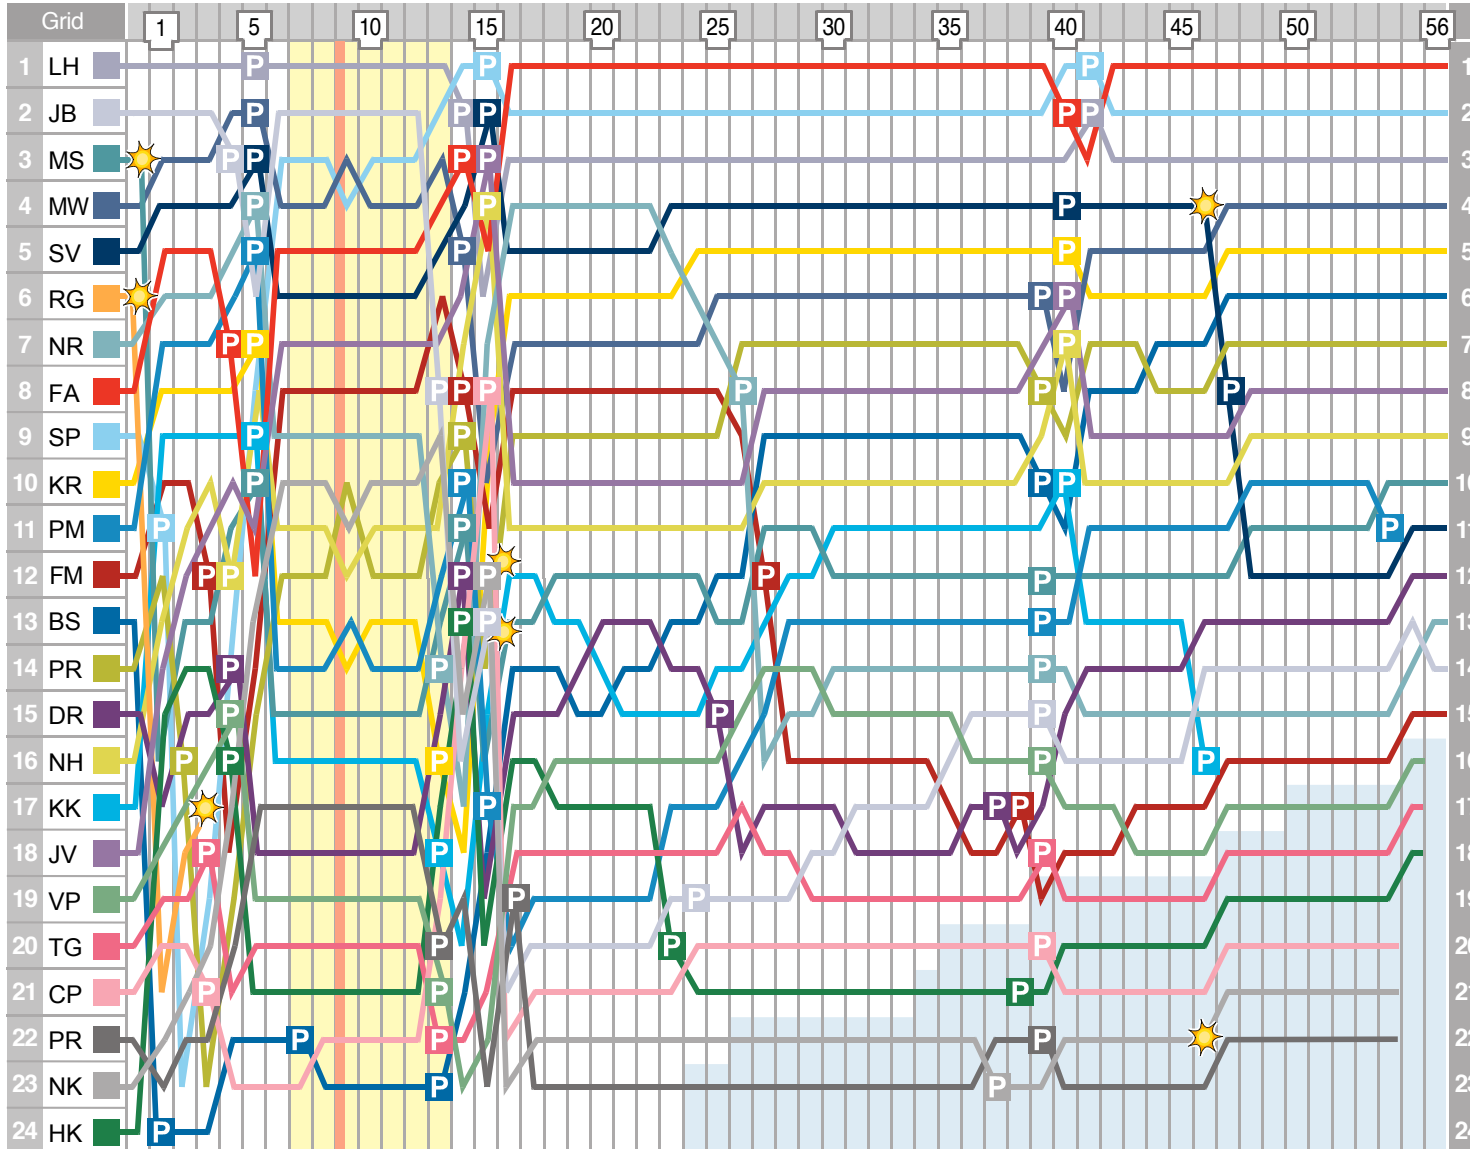

MALAYSIAN GRAND PRIX | Round 2 | Lap Chart | Positions lap by lap

25 March, 2012. Sepang, Kuala Lumpur | Start time - Local: 16:00 - GMT: 08:00

Key		☆ Accident	M Mechanical failure	P Pit stop	Red Flagged	Safety Car	Lapped
SV: S Vettel	FA: F Alonso	KR: K Raikkonen	KK: K Kobayashi	PM: P Maldonado	TG: T Glock		
MW: M Webber	FM: F Massa	RG: R Grosjean	SP: S Perez	BS: B Senna	CP: C Pic		
LH: L Hamilton	MS: M Schumacher	PR: P di Resta	DR: D Ricciardo	HK: H Kovalainen	PR: P de la Rosa		
JB: J Button	NR: N Rosberg	NH: N Hulkenberg	JV: J Vergne	VP: V Petrov	NK: N Karthikeyan		