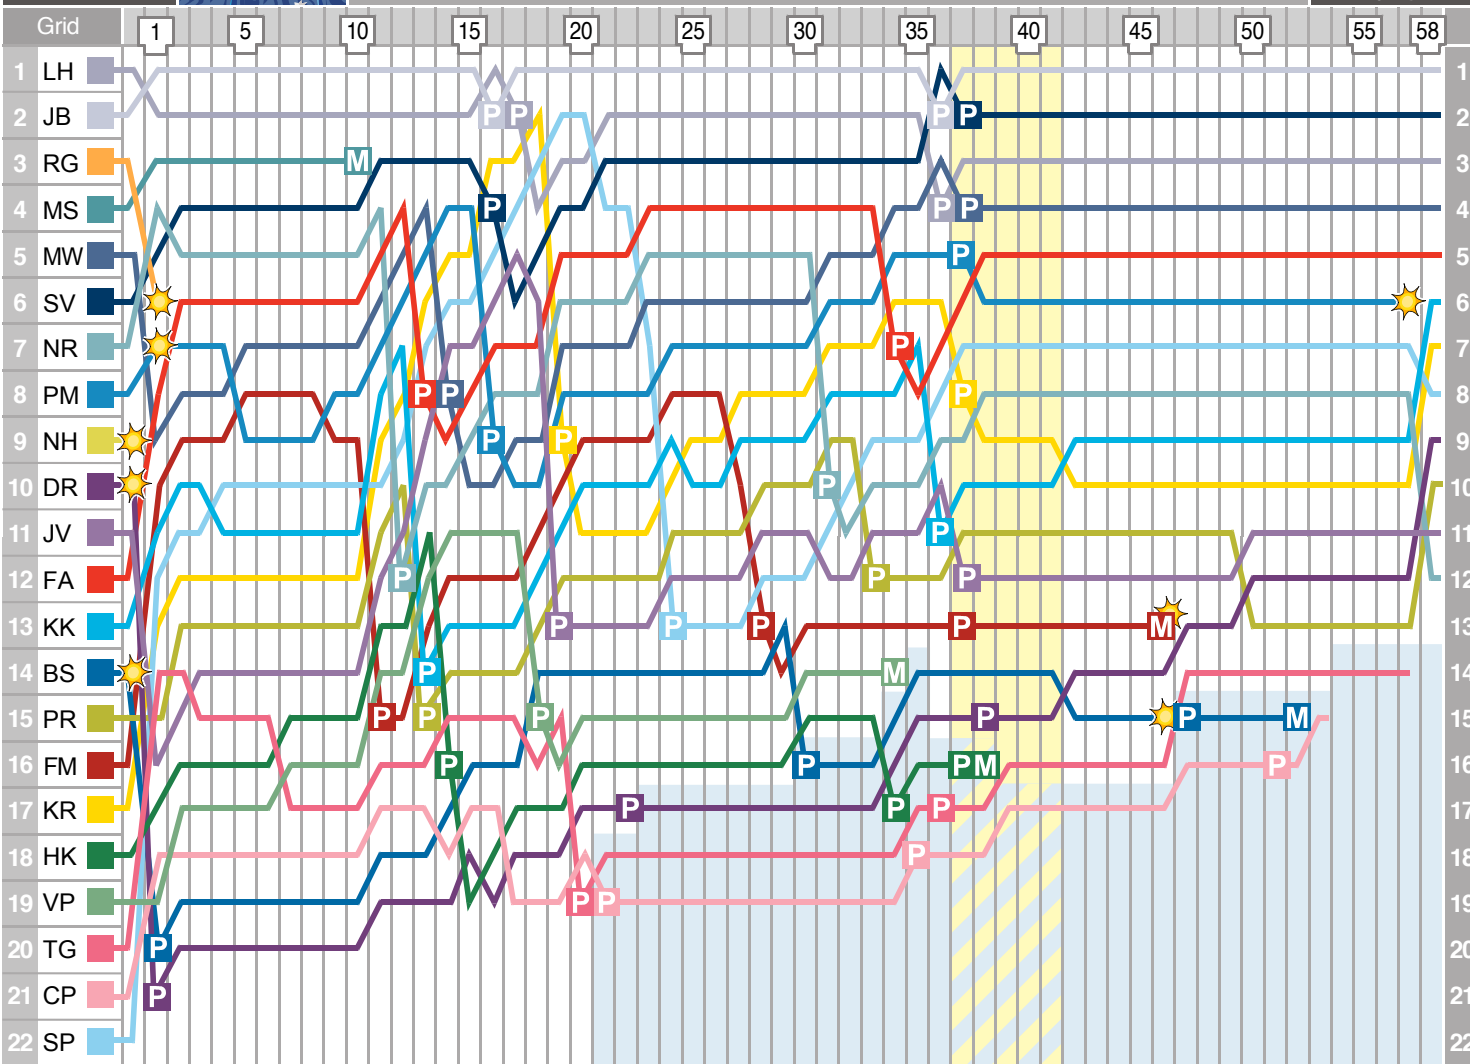

AUSTRALIAN GRAND PRIX | Round 1 | Lap Chart | Positions lap by lap

18 March, 2012. Melbourne, Australia | Race start time - Local : 17:00 - GMT : 06:00

Key Accident Mechanical failure Pit stop Black Flagged Safety Car Lapped

- | | | | | | |
|----------------|------------------|------------------|-----------------|------------------|-------------|
| SV: S Vettel | FA: F Alonso | KR: K Raikkonen | KK: K Kobayashi | PM: P Maldonado | TG: T Glock |
| MW: M Webber | FM: F Massa | RG: R Grosjean | SP: S Perez | BS: B Senna | CP: C Pic |
| LH: L Hamilton | MS: M Schumacher | PR: P di Resta | DR: D Ricciardo | HK: H Kovalainen | |
| JB: J Button | NR: N Rosberg | NH: N Hulkenberg | JV: J Vergne | VP: V Petrov | |